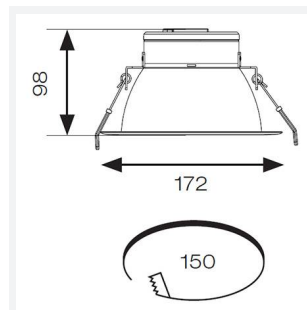

PRODUCT FEATURES

- CCT selectable LED performance downlight suitable for commercial and education applications
- One product provides 3000K, 4000K and 6500K colour temperature options
- Anti-Ligature kit available for installation in secure environments such as healthcare and educational facilities
- Deep cut-off angle for glare control and comfort
- Downlight design allows installation into existing hole cut-outs from 68mm, 100mm, 150mm and 200mm
- Powered by Tridonic

GENERAL INFORMATION	
Wattage	20W
Lumens Delivered	2100lm (4000K)
Lm/W	112lm/W (4000K)
Beam Angle	75
CRI	80
CCT	3000/4000/6500K
Input	220-240V
Operating Temp	0°C - 40°C
SDCM	6
UGR	25
Cut-Out Size	150mm
Product Weight without Packaging	1 kg

TECHNICAL INFORMATION	
Light Source	LED
Colour / Finish	White
IP Rating	IP20
Class Protection	2
Internal / External	Internal
Surface / Recessed / Suspended	Recessed
Lumen Depreciation	L80 100,000h
Warranty (Years)	5
CE Mark	Yes
Diameter	172 mm
Height	98 mm