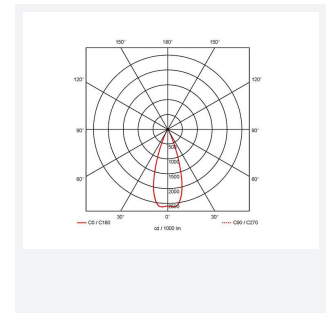

PRODUCT FEATURES

- CCT selectable LED performance downlight suitable for commercial and education applications
- One product provides 3000K, 4000K and 6500K colour temperature options
- Anti-Ligature kit available for installation in secure environments such as healthcare and educational facilities
- Deep cut-off angle for glare control and comfort
- Downlight design allows installation into existing hole cut-outs from 68mm, 100mm, 150mm and 200mm
- Powered by Tridonic

GENERAL INFORMATION	
Wattage	20W
Lumens Delivered	2100lm (4000K)
Lm/W	112lm/W (4000K)
Beam Angle	75
CRI	80
CCT	3000/4000/6500K
Input	220/240V
Operating Temp	0°C - 40°C
SDCM	6
UGR	25
Cut-Out Size	150mm
Product Weight without Packaging	1 kg

TECHNICAL INFORMATION	
Light Source	LED
Colour / Finish	White
IP Rating	IP20
Class Protection	2
Internal / External	Internal
Surface / Recessed / Suspended	Recessed
Lumen Depreciation	L80 100,000h
Warranty (Years)	5
CE Mark	Yes
Diameter	172 mm
Height	98 mm