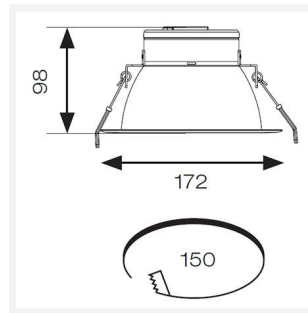

PRODUCT FEATURES

- CCT selectable LED performance downlight suitable for commercial and education applications
- One product provides 3000K, 4000K and 6500K colour temperature options
- Anti-Ligature kit available for installation in secure environments such as healthcare and educational facilities
- Deep cut-off angle for glare control and comfort
- Downlight design allows installation into existing hole cut-outs from 68mm, 100mm, 150mm and 200mm
- Powered by Tridonic

GENERAL INFORMATION	
Wattage	20W
Lumens Delivered	2100lm (4000K)
Lm/W	112lm/W (4000K)
Beam Angle	75
CRI	80
CCT	3000/4000/6500K
Input	220/240V
Operating Temp	0°C - 40°C
SDCM	6
UGR	25
Cut-Out Size	150mm
Product Weight without Packaging	1 kg

TECHNICAL INFORMATION	
Light Source	LED
Colour / Finish	White
IP Rating	IP20
Class Protection	2
Internal / External	Internal
Surface / Recessed / Suspended	Recessed
Lumen Depreciation	L80 100,000h
Warranty (Years)	5
CE Mark	Yes
Diameter	172 mm
Height	98 mm