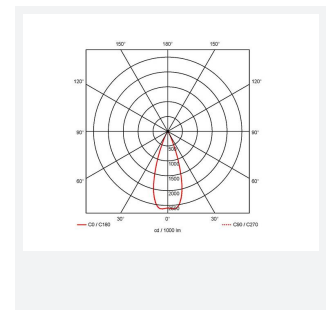

PRODUCT FEATURES

- CCT selectable LED performance downlight suitable for commercial and education applications
- One product provides 3000K, 4000K and 6500K colour temperature options
- Anti-Ligature kit available for installation in secure environments such as healthcare and educational facilities
- Deep cut-off angle for glare control and comfort
- Downlight design allows installation into existing hole cut-outs from 68mm, 100mm, 150mm and 200mm
- Powered by Tridonic

GENERAL INFORMATION	
Wattage	20W
Lumens Delivered	2100lm (4000K)
Lm/W	112lm/W (4000K)
Beam Angle	75
CRI	80
CCT	3000/4000/6500K
Input	220-240V
Operating Temp	0°C - 40°C
SDCM	6
UGR	25
Cut-Out Size	150mm
Product Weight without Packaging	1 kg

TECHNICAL INFORMATION	
Light Source	LED
Colour / Finish	White
IP Rating	IP20
Class Protection	2
Internal / External	Internal
Surface / Recessed / Suspended	Recessed
Lumen Depreciation	L80 100,000h
Warranty (Years)	5
CE Mark	Yes
Diameter	172 mm
Height	98 mm