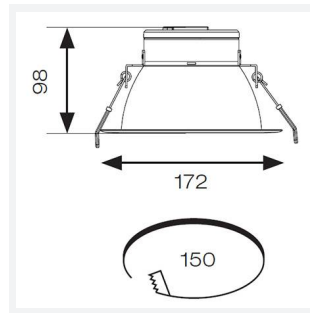

PRODUCT FEATURES

- CCT selectable LED performance downlight suitable for commercial and education applications
- One product provides 3000K, 4000K and 6500K colour temperature options
- Anti-Ligature kit available for installation in secure environments such as healthcare and educational facilities
- Deep cut-off angle for glare control and comfort
- Downlight design allows installation into existing hole cut-outs from 68mm, 100mm, 150mm and 200mm
- Powered by Tridonic

GENERAL INFORMATION	
Wattage	20W
Lumens Delivered	2100lm (4000K)
Lm/W	112lm/W (4000K)
Beam Angle	75
CRI	80
CCT	3000/4000/6500K
Input	220-240V
Operating Temp	0°C - 40°C
SDCM	6
UGR	25
Cut-Out Size	150mm

TECHNICAL INFORMATION	
Light Source	LED
Colour / Finish	White
IP Rating	IP20
Class Protection	2
Internal / External	Internal
Surface / Recessed / Suspended	Recessed
Lumen Depreciation	L80 100,000h
Warranty (Years)	5
CE Mark	Yes
Diameter	172 mm
Height	98 mm