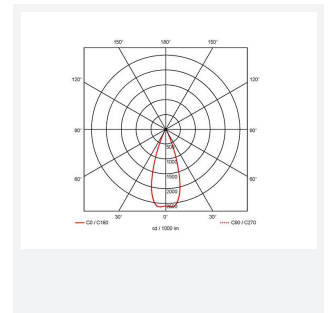

PRODUCT FEATURES

- CCT selectable LED performance downlight suitable for commercial and education applications
- One product provides 3000K, 4000K and 6500K colour temperature options
- Anti-Ligature kit available for installation in secure environments such as healthcare and educational facilities
- Deep cut-off angle for glare control and comfort
- Downlight design allows installation into existing hole cut-outs from 68mm, 100mm, 150mm and 200mm
- Powered by Tridonic

GENERAL INFORMATION	
Wattage	20W
Lumens Delivered	2100lm (4000K)
Lm/W	112lm/W (4000K)
Beam Angle	75
CRI	80
CCT	3000/4000/6500K
Input	220-240V
Operating Temp	0°C - 40°C
SDCM	6
UGR	25
Cut-Out Size	150mm

TECHNICAL INFORMATION	
Light Source	LED
Colour / Finish	White
IP Rating	IP20
Class Protection	2
Internal / External	Internal
Surface / Recessed / Suspended	Recessed
Lumen Depreciation	L80 100,000h
Warranty (Years)	5
CE Mark	Yes
Diameter	172 mm
Height	98 mm