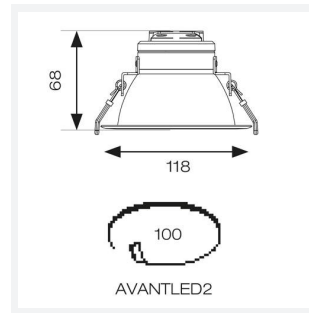

PRODUCT FEATURES

- CCT selectable LED performance downlight suitable for commercial and education applications
- One product provides 3000K, 4000K and 6500K colour temperature options
- Anti-Ligature kit available for installation in secure environments such as healthcare and educational facilities
- Deep cut-off angle for glare control and comfort
- Downlight design allows installation into existing hole cut-outs from 68mm, 100mm, 150mm and 200mm
- Powered by Tridonic

GENERAL INFORMATION	
Wattage	14W
Lumens Delivered	1400lm (4000K)
Lm/W	113lm/W (4000K)
Beam Angle	75
CRI	80
CCT	3000/4000/6500K
Input	220/240V
Operating Temp	0°C - 40°C
SDCM	6
UGR	26
Cut-Out Size	100mm
Product Weight without Packaging	0.739 kg

TECHNICAL INFORMATION	
Light Source	LED
Colour / Finish	White
IP Rating	IP20
Class Protection	2
Internal / External	Internal
Surface / Recessed / Suspended	Recessed
Lumen Depreciation	L80 100,000h
Warranty (Years)	5
CE Mark	Yes
Diameter	118 mm
Height	68 mm