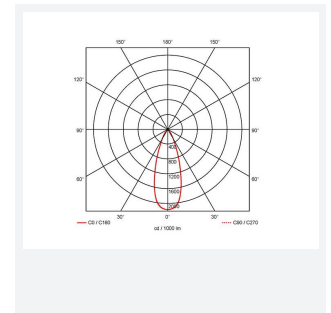

Vantage

Vantage CCT 2 Downlight Emergency Code: AVANTLED2/M3

Category	Downlights
Application	Ancillary, Commercial, Education, Healthcare, Hospitality, Retail
Specification	Performance

PRODUCT FEATURES

- CCT selectable LED performance downlight suitable for commercial and education applications
- One product provides 3000K, 4000K and 6500K colour temperature options
- Anti-Ligature kit available for installation in secure environments such as healthcare and educational facilities
- Deep cut-off angle for glare control and comfort
- Downlight design allows installation into existing hole cut-outs from 68mm, 100mm, 150mm and 200mm
- Powered by Tridonic

GENERAL INFORMATION	
Wattage	14W
Lumens Delivered	1400lm (4000K)
Lm/W	113lm/W (4000K)
Beam Angle	75
CRI	80
CCT	3000/4000/6500K
Input	220/240V
Operating Temp	0°C - 40°C
SDCM	6
UGR	26
Cut-Out Size	100mm
Product Weight without Packaging	0.739 kg

TECHNICAL INFORMATION	
Light Source	LED
Colour / Finish	White
IP Rating	IP20
Class Protection	2
Internal / External	Internal
Surface / Recessed / Suspended	Recessed
Lumen Depreciation	L80 100,000h
Warranty (Years)	5
CE Mark	Yes
Diameter	118 mm
Height	68 mm