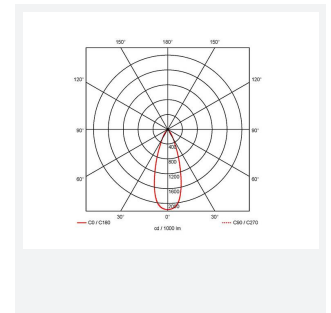

PRODUCT FEATURES

- CCT selectable LED performance downlight suitable for commercial and education applications
- One product provides 3000K, 4000K and 6500K colour temperature options
- Anti-Ligature kit available for installation in secure environments such as healthcare and educational facilities
- Deep cut-off angle for glare control and comfort
- Downlight design allows installation into existing hole cut-outs from 68mm, 100mm, 150mm and 200mm
- Powered by Tridonic

GENERAL INFORMATION	
Wattage	14W
Lumens Delivered	1400lm (4000K)
Lm/W	113lm/W (4000K)
Beam Angle	75
CRI	80
CCT	3000/4000/6500K
Input	220-240V
Operating Temp	-25°C - 40°C
SDCM	6
UGR	26
Cut-Out Size	100mm
Product Weight without Packaging	0.28 kg

TECHNICAL INFORMATION	
Light Source	LED
Colour / Finish	White
IP Rating	IP20
Class Protection	2
Internal / External	Internal
Surface / Recessed / Suspended	Recessed
Lumen Depreciation	L80 100,000h
Warranty (Years)	5
CE Mark	Yes
Diameter	118 mm
Height	68 mm