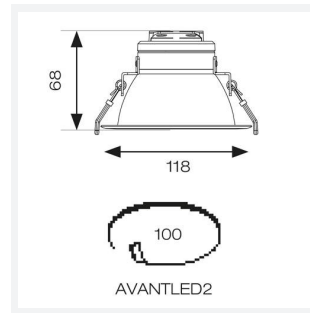

PRODUCT FEATURES

- CCT selectable LED performance downlight suitable for commercial and education applications
- One product provides 3000K, 4000K and 6500K colour temperature options
- Anti-Ligature kit available for installation in secure environments such as healthcare and educational facilities
- Deep cut-off angle for glare control and comfort
- Downlight design allows installation into existing hole cut-outs from 68mm, 100mm, 150mm and 200mm
- Powered by Tridonic

GENERAL INFORMATION	
Wattage	14W
Lumens Delivered	1400lm (4000K)
Lm/W	113lm/W (4000K)
Beam Angle	75
CRI	80
CCT	3000/4000/6500K
Input	220-240V
Operating Temp	-25°C - 40°C
SDCM	6
UGR	26
Cut-Out Size	100mm
Product Weight without Packaging	0.28 kg

TECHNICAL INFORMATION	
Light Source	LED
Colour / Finish	White
IP Rating	IP20
Class Protection	2
Internal / External	Internal
Surface / Recessed / Suspended	Recessed
Lumen Depreciation	L80 100,000h
Warranty (Years)	5
CE Mark	Yes
Diameter	118 mm
Height	68 mm