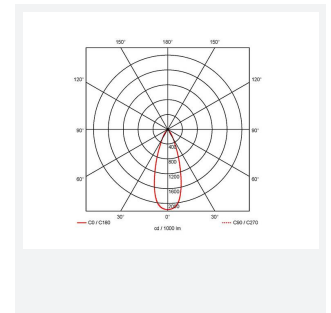

PRODUCT FEATURES

- CCT selectable LED performance downlight suitable for commercial and education applications
- One product provides 3000K, 4000K and 6500K colour temperature options
- Anti-Ligature kit available for installation in secure environments such as healthcare and educational facilities
- Deep cut-off angle for glare control and comfort
- Downlight design allows installation into existing hole cut-outs from 68mm, 100mm, 150mm and 200mm
- Powered by Tridonic

GENERAL INFORMATION	
Wattage	14W
Lumens Delivered	1400lm (4000K)
Lm/W	113lm/W (4000K)
Beam Angle	75
CRI	80
CCT	3000/4000/6500K
Input	220/240V
Operating Temp	0°C - 40°C
SDCM	6
UGR	26
Cut-Out Size	100mm
Product Weight without Packaging	0.22 kg

TECHNICAL INFORMATION	
Light Source	LED
Colour / Finish	White
IP Rating	IP20
Class Protection	2
Internal / External	Internal
Surface / Recessed / Suspended	Recessed
Lumen Depreciation	L80 100,000h
Warranty (Years)	5
CE Mark	Yes
Diameter	118 mm
Height	68 mm