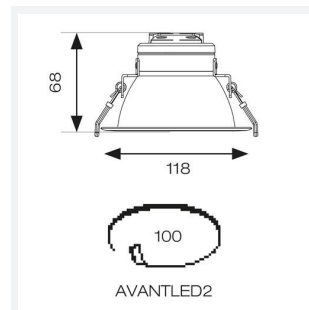

PRODUCT FEATURES

- CCT selectable LED performance downlight suitable for commercial and education applications
- One product provides 3000K, 4000K and 6500K colour temperature options
- Anti-Ligature kit available for installation in secure environments such as healthcare and educational facilities
- Deep cut-off angle for glare control and comfort
- Downlight design allows installation into existing hole cut-outs from 68mm, 100mm, 150mm and 200mm
- Powered by Tridonic

GENERAL INFORMATION	
Wattage	14W
Lumens Delivered	1400lm (4000K)
Lm/W	113lm/W (4000K)
Beam Angle	75
CRI	80
CCT	3000/4000/6500K
Input	220-240V
Operating Temp	0°C - 40°C
SDCM	6
UGR	26
Cut-Out Size	100mm
Product Weight without Packaging	0.22 kg

TECHNICAL INFORMATION	
Light Source	LED
Colour / Finish	White
IP Rating	IP20
Class Protection	2
Internal / External	Internal
Surface / Recessed / Suspended	Recessed
Lumen Depreciation	L80 100,000h
Warranty (Years)	5
CE Mark	Yes
Diameter	118 mm
Height	68 mm