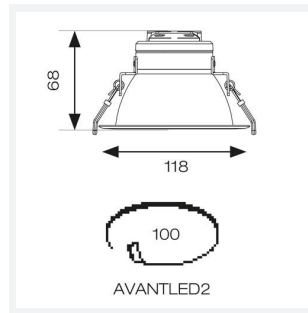

PRODUCT FEATURES

- CCT selectable LED performance downlight suitable for commercial and education applications
- One product provides 3000K, 4000K and 6500K colour temperature options
- Anti-Ligature kit available for installation in secure environments such as healthcare and educational facilities
- Deep cut-off angle for glare control and comfort
- Downlight design allows installation into existing hole cut-outs from 68mm, 100mm, 150mm and 200mm
- Powered by Tridonic

GENERAL INFORMATION	
Wattage	14W
Lumens Delivered	1400lm (4000K)
Lm/W	113lm/W (4000K)
Beam Angle	75
CRI	80
CCT	3000/4000/6500K
Input	220/240V
Operating Temp	0°C - 40°C
SDCM	6
UGR	26
Cut-Out Size	100mm
Product Weight without Packaging	0.22 kg

TECHNICAL INFORMATION	
Light Source	LED
Colour / Finish	White
IP Rating	IP20
Class Protection	2
Internal / External	Internal
Surface / Recessed / Suspended	Recessed
Lumen Depreciation	L80 100,000h
Warranty (Years)	5
CE Mark	Yes
Diameter	118 mm
Height	68 mm