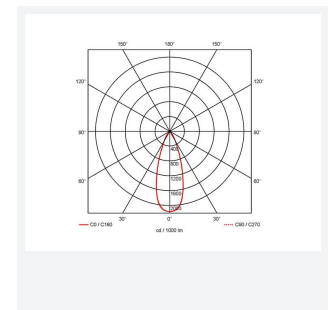

PRODUCT FEATURES

- CCT selectable LED performance downlight suitable for commercial and education applications
- One product provides 3000K, 4000K and 6500K colour temperature options
- Anti-Ligature kit available for installation in secure environments such as healthcare and educational facilities
- Deep cut-off angle for glare control and comfort
- Downlight design allows installation into existing hole cut-outs from 68mm, 100mm, 150mm and 200mm
- Powered by Tridonic

GENERAL INFORMATION	
Wattage	14W
Lumens Delivered	1400lm (4000K)
Lm/W	113lm/W (4000K)
Beam Angle	75
CRI	80
CCT	3000/4000/6500K
Input	220-240V
Operating Temp	0°C - 40°C
SDCM	6
UGR	26
Cut-Out Size	100mm
Product Weight without Packaging	0.22 kg

TECHNICAL INFORMATION	
Light Source	LED
Colour / Finish	White
IP Rating	IP20
Class Protection	2
Internal / External	Internal
Surface / Recessed / Suspended	Recessed
Lumen Depreciation	L80 100,000h
Warranty (Years)	5
CE Mark	Yes
Diameter	118 mm
Height	68 mm