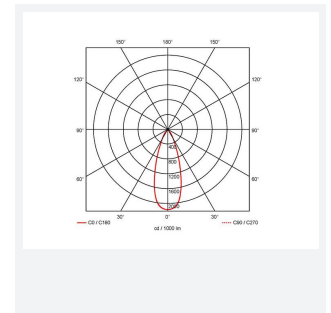

PRODUCT FEATURES

- CCT selectable LED performance downlight suitable for commercial and education applications
- One product provides 3000K, 4000K and 6500K colour temperature options
- Anti-Ligature kit available for installation in secure environments such as healthcare and educational facilities
- Deep cut-off angle for glare control and comfort
- Downlight design allows installation into existing hole cut-outs from 68mm, 100mm, 150mm and 200mm
- Powered by Tridonic

GENERAL INFORMATION	
Wattage	14W
Lumens Delivered	1400lm (4000K)
Lm/W	113lm/W (4000K)
Beam Angle	75
CRI	80
CCT	3000/4000/6500K
Input	220-240V
Operating Temp	0°C - 40°C
SDCM	6
UGR	26
Cut-Out Size	100mm

TECHNICAL INFORMATION	
Light Source	LED
Colour / Finish	White
IP Rating	IP20
Class Protection	2
Internal / External	Internal
Surface / Recessed / Suspended	Recessed
Lumen Depreciation	L80 100,000h
Warranty (Years)	5
CE Mark	Yes
Diameter	118 mm
Height	68 mm