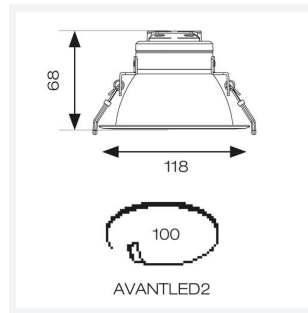

PRODUCT FEATURES

- CCT selectable LED performance downlight suitable for commercial and education applications
- One product provides 3000K, 4000K and 6500K colour temperature options
- Anti-Ligature kit available for installation in secure environments such as healthcare and educational facilities
- Deep cut-off angle for glare control and comfort
- Downlight design allows installation into existing hole cut-outs from 68mm, 100mm, 150mm and 200mm
- Powered by Tridonic

GENERAL INFORMATION	
Wattage	14W
Lumens Delivered	1400lm (4000K)
Lm/W	113lm/W (4000K)
Beam Angle	75
CRI	80
CCT	3000/4000/6500K
Input	220-240V
Operating Temp	0°C - 40°C
SDCM	6
UGR	26
Cut-Out Size	100mm

TECHNICAL INFORMATION	
Light Source	LED
Colour / Finish	White
IP Rating	IP20
Class Protection	2
Internal / External	Internal
Surface / Recessed / Suspended	Recessed
Lumen Depreciation	L80 100,000h
Warranty (Years)	5
CE Mark	Yes
Diameter	118 mm
Height	68 mm