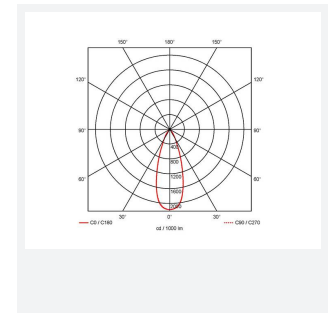

PRODUCT FEATURES

- CCT selectable LED performance downlight suitable for commercial and education applications
- One product provides 3000K, 4000K and 6500K colour temperature options
- Anti-Ligature kit available for installation in secure environments such as healthcare and educational facilities
- Deep cut-off angle for glare control and comfort
- Downlight design allows installation into existing hole cut-outs from 68mm, 100mm, 150mm and 200mm
- Powered by Tridonic

GENERAL INFORMATION	
Wattage	14W
Lumens Delivered	1400lm (4000K)
Lm/W	113lm/W (4000K)
Beam Angle	75
CRI	80
CCT	3000/4000/6500K
Input	220/240V
Operating Temp	0°C - 40°C
SDCM	6
UGR	26
Cut-Out Size	100mm

TECHNICAL INFORMATION	
Light Source	LED
Colour / Finish	White
IP Rating	IP20
Class Protection	2
Internal / External	Internal
Surface / Recessed / Suspended	Recessed
Lumen Depreciation	L80 100,000h
Warranty (Years)	5
CE Mark	Yes
Diameter	118 mm
Height	68 mm