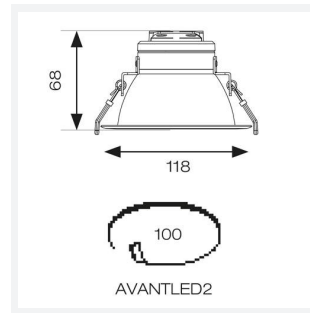

PRODUCT FEATURES

- CCT selectable LED performance downlight suitable for commercial and education applications
- One product provides 3000K, 4000K and 6500K colour temperature options
- Anti-Ligature kit available for installation in secure environments such as healthcare and educational facilities
- Deep cut-off angle for glare control and comfort
- Downlight design allows installation into existing hole cut-outs from 68mm, 100mm, 150mm and 200mm
- Powered by Tridonic

GENERAL INFORMATION	
Wattage	14W
Lumens Delivered	1400lm (4000K)
Lm/W	113lm/W (4000K)
Beam Angle	75
CRI	80
CCT	3000/4000/6500K
Input	220/240V
Operating Temp	0°C - 40°C
SDCM	6
UGR	26
Cut-Out Size	100mm

TECHNICAL INFORMATION	
Light Source	LED
Colour / Finish	White
IP Rating	IP20
Class Protection	2
Internal / External	Internal
Surface / Recessed / Suspended	Recessed
Lumen Depreciation	L80 100,000h
Warranty (Years)	5
CE Mark	Yes
Diameter	118 mm
Height	68 mm