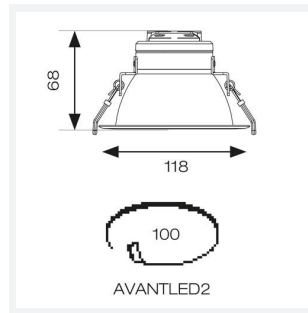

PRODUCT FEATURES

- CCT selectable LED performance downlight suitable for commercial and education applications
- One product provides 3000K, 4000K and 6500K colour temperature options
- Anti-Ligature kit available for installation in secure environments such as healthcare and educational facilities
- Deep cut-off angle for glare control and comfort
- Downlight design allows installation into existing hole cut-outs from 68mm, 100mm, 150mm and 200mm
- Powered by Tridonic

GENERAL INFORMATION	
Wattage	14W
Lumens Delivered	1400lm (4000K)
Lm/W	113lm/W (4000K)
Beam Angle	75
CRI	80
CCT	3000/4000/6500K
Input	220/240V
Operating Temp	-25°C - 40°C
SDCM	6
UGR	26
Cut-Out Size	100mm
Product Weight without Packaging	0.28 kg

TECHNICAL INFORMATION	
Light Source	LED
Colour / Finish	White
IP Rating	IP20
Class Protection	2
Internal / External	Internal
Surface / Recessed / Suspended	Recessed
Lumen Depreciation	L80 100,000h
Warranty (Years)	5
CE Mark	Yes
Diameter	118 mm
Height	68 mm