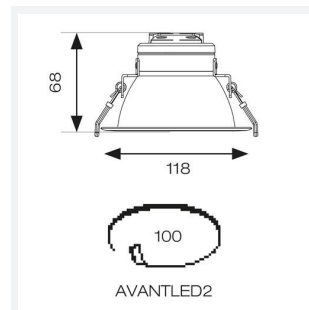

PRODUCT FEATURES

- CCT selectable LED performance downlight suitable for commercial and education applications
- One product provides 3000K, 4000K and 6500K colour temperature options
- Anti-Ligature kit available for installation in secure environments such as healthcare and educational facilities
- Deep cut-off angle for glare control and comfort
- Downlight design allows installation into existing hole cut-outs from 68mm, 100mm, 150mm and 200mm
- Powered by Tridonic

GENERAL INFORMATION	
Wattage	14W
Lumens Delivered	1400lm (4000K)
Lm/W	113lm/W (4000K)
Beam Angle	75
CRI	80
CCT	3000/4000/6500K
Input	220-240V
Operating Temp	-25°C - 40°C
SDCM	6
UGR	26
Cut-Out Size	100mm
Product Weight without Packaging	0.28 kg

TECHNICAL INFORMATION	
Light Source	LED
Colour / Finish	White
IP Rating	IP20
Class Protection	2
Internal / External	Internal
Surface / Recessed / Suspended	Recessed
Lumen Depreciation	L80 100,000h
Warranty (Years)	5
CE Mark	Yes
Diameter	118 mm
Height	68 mm