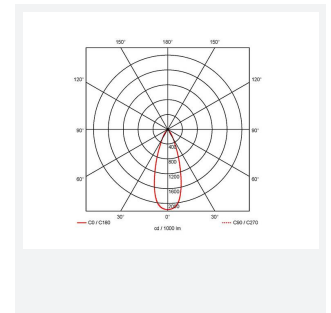

PRODUCT FEATURES

- CCT selectable LED performance downlight suitable for commercial and education applications
- One product provides 3000K, 4000K and 6500K colour temperature options
- Anti-Ligature kit available for installation in secure environments such as healthcare and educational facilities
- Deep cut-off angle for glare control and comfort
- Downlight design allows installation into existing hole cut-outs from 68mm, 100mm, 150mm and 200mm
- Powered by Tridonic

GENERAL INFORMATION	
Wattage	14W
Lumens Delivered	1400lm (4000K)
Lm/W	113lm/W (4000K)
Beam Angle	75
CRI	80
CCT	3000/4000/6500K
Input	220/240V
Operating Temp	-25°C - 40°C
SDCM	6
UGR	26
Cut-Out Size	100mm
Product Weight without Packaging	0.28 kg

TECHNICAL INFORMATION	
Light Source	LED
Colour / Finish	White
IP Rating	IP20
Class Protection	2
Internal / External	Internal
Surface / Recessed / Suspended	Recessed
Lumen Depreciation	L80 100,000h
Warranty (Years)	5
CE Mark	Yes
Diameter	118 mm
Height	68 mm