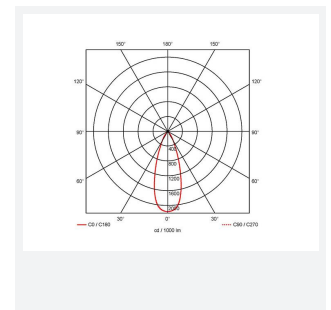

Vantage

Vantage CCT 2 Downlight DALI
Code: AVANTLED2/DD3

Category	Downlights
Application	Ancillary, Commercial, Education, Healthcare, Hospitality, Retail
Specification	Performance

PRODUCT FEATURES

- CCT selectable LED performance downlight suitable for commercial and education applications
- One product provides 3000K, 4000K and 6500K colour temperature options
- Anti-Ligature kit available for installation in secure environments such as healthcare and educational facilities
- Deep cut-off angle for glare control and comfort
- Downlight design allows installation into existing hole cut-outs from 68mm, 100mm, 150mm and 200mm
- Powered by Tridonic

GENERAL INFORMATION	
Wattage	14W
Lumens Delivered	1400lm (4000K)
Lm/W	113lm/W (4000K)
Beam Angle	75
CRI	80
CCT	3000/4000/6500K
Input	220-240V
Operating Temp	-25°C - 40°C
SDCM	6
UGR	26
Cut-Out Size	100mm
Product Weight without Packaging	0.28 kg

TECHNICAL INFORMATION	
Light Source	LED
Colour / Finish	White
IP Rating	IP20
Class Protection	2
Internal / External	Internal
Surface / Recessed / Suspended	Recessed
Lumen Depreciation	L80 100,000h
Warranty (Years)	5
CE Mark	Yes
Diameter	118 mm
Height	68 mm