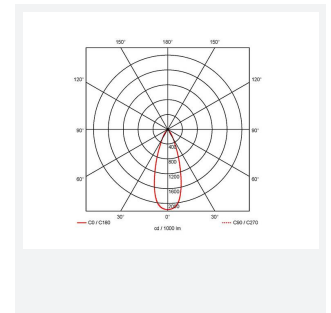

PRODUCT FEATURES

- CCT selectable LED performance downlight suitable for commercial and education applications
- One product provides 3000K, 4000K and 6500K colour temperature options
- Anti-Ligature kit available for installation in secure environments such as healthcare and educational facilities
- Deep cut-off angle for glare control and comfort
- Downlight design allows installation into existing hole cut-outs from 68mm, 100mm, 150mm and 200mm
- Powered by Tridonic

GENERAL INFORMATION	
Wattage	14W
Lumens Delivered	1400lm (4000K)
Lm/W	113lm/W (4000K)
Beam Angle	75
CRI	80
CCT	3000/4000/6500K
Input	220-240V
Operating Temp	0°C - 40°C
SDCM	6
UGR	26
Cut-Out Size	100mm
Product Weight without Packaging	0.9 kg

TECHNICAL INFORMATION	
Light Source	LED
Colour / Finish	White
IP Rating	IP20
Class Protection	2
Internal / External	Internal
Surface / Recessed / Suspended	Recessed
Lumen Depreciation	L80 100,000h
Warranty (Years)	5
CE Mark	Yes
Diameter	118 mm
Height	68 mm