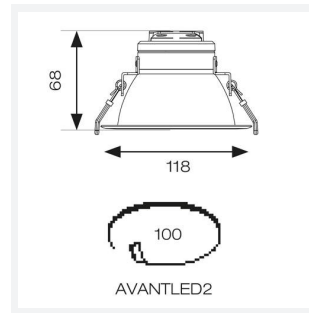

PRODUCT FEATURES

- CCT selectable LED performance downlight suitable for commercial and education applications
- One product provides 3000K, 4000K and 6500K colour temperature options
- Anti-Ligature kit available for installation in secure environments such as healthcare and educational facilities
- Deep cut-off angle for glare control and comfort
- Downlight design allows installation into existing hole cut-outs from 68mm, 100mm, 150mm and 200mm
- Powered by Tridonic

GENERAL INFORMATION	
Wattage	14W
Lumens Delivered	1400lm (4000K)
Lm/W	113lm/W (4000K)
Beam Angle	75
CRI	80
CCT	3000/4000/6500K
Input	220/240V
Operating Temp	0°C - 40°C
SDCM	6
UGR	26
Cut-Out Size	100mm
Product Weight without Packaging	0.9 kg

TECHNICAL INFORMATION	
Light Source	LED
Colour / Finish	White
IP Rating	IP20
Class Protection	2
Internal / External	Internal
Surface / Recessed / Suspended	Recessed
Lumen Depreciation	L80 100,000h
Warranty (Years)	5
CE Mark	Yes
Diameter	118 mm
Height	68 mm