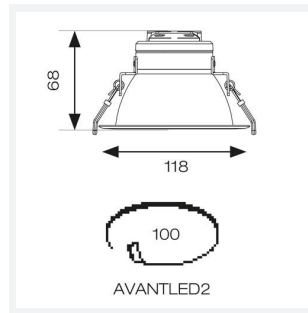

PRODUCT FEATURES

- CCT selectable LED performance downlight suitable for commercial and education applications
- One product provides 3000K, 4000K and 6500K colour temperature options
- Anti-Ligature kit available for installation in secure environments such as healthcare and educational facilities
- Deep cut-off angle for glare control and comfort
- Downlight design allows installation into existing hole cut-outs from 68mm, 100mm, 150mm and 200mm
- Powered by Tridonic

GENERAL INFORMATION	
Wattage	14W
Lumens Delivered	1400lm (4000K)
Lm/W	113lm/W (4000K)
Beam Angle	75
CRI	80
CCT	3000/4000/6500K
Input	220-240V
Operating Temp	0°C - 40°C
SDCM	6
UGR	26
Cut-Out Size	100mm
Product Weight without Packaging	0.9 kg

TECHNICAL INFORMATION	
Light Source	LED
Colour / Finish	White
IP Rating	IP20
Class Protection	2
Internal / External	Internal
Surface / Recessed / Suspended	Recessed
Lumen Depreciation	L80 100,000h
Warranty (Years)	5
CE Mark	Yes
Diameter	118 mm
Height	68 mm