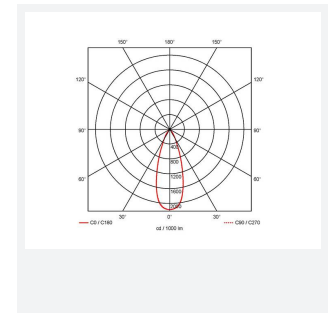

PRODUCT FEATURES

- CCT selectable LED performance downlight suitable for commercial and education applications
- One product provides 3000K, 4000K and 6500K colour temperature options
- Anti-Ligature kit available for installation in secure environments such as healthcare and educational facilities
- Deep cut-off angle for glare control and comfort
- Downlight design allows installation into existing hole cut-outs from 68mm, 100mm, 150mm and 200mm
- Powered by Tridonic

GENERAL INFORMATION	
Wattage	14W
Lumens Delivered	1400lm (4000K)
Lm/W	113lm/W (4000K)
Beam Angle	75
CRI	80
CCT	3000/4000/6500K
Input	220/240V
Operating Temp	0°C - 40°C
SDCM	6
UGR	26
Cut-Out Size	100mm
Product Weight without Packaging	0.9 kg

TECHNICAL INFORMATION	
Light Source	LED
Colour / Finish	White
IP Rating	IP20
Class Protection	2
Internal / External	Internal
Surface / Recessed / Suspended	Recessed
Lumen Depreciation	L80 100,000h
Warranty (Years)	5
CE Mark	Yes
Diameter	118 mm
Height	68 mm