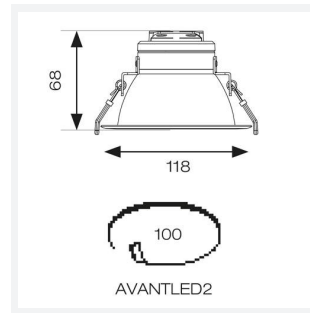

PRODUCT FEATURES

- CCT selectable LED performance downlight suitable for commercial and education applications
- One product provides 3000K, 4000K and 6500K colour temperature options
- Anti-Ligature kit available for installation in secure environments such as healthcare and educational facilities
- Deep cut-off angle for glare control and comfort
- Downlight design allows installation into existing hole cut-outs from 68mm, 100mm, 150mm and 200mm
- Powered by Tridonic

GENERAL INFORMATION	
Wattage	14W
Lumens Delivered	1400lm (4000K)
Lm/W	113lm/W (4000K)
Beam Angle	75
CRI	80
CCT	3000/4000/6500K
Input	220/240V
Operating Temp	0°C - 40°C
SDCM	6
UGR	26
Cut-Out Size	100mm
Product Weight without Packaging	0.9 kg

TECHNICAL INFORMATION	
Light Source	LED
Colour / Finish	White
IP Rating	IP20
Class Protection	2
Internal / External	Internal
Surface / Recessed / Suspended	Recessed
Lumen Depreciation	L80 100,000h
Warranty (Years)	5
CE Mark	Yes
Diameter	118 mm
Height	68 mm