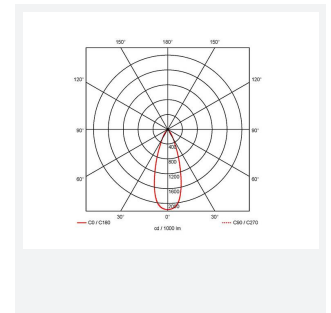

PRODUCT FEATURES

- CCT selectable LED performance downlight suitable for commercial and education applications
- One product provides 3000K, 4000K and 6500K colour temperature options
- Anti-Ligature kit available for installation in secure environments such as healthcare and educational facilities
- Deep cut-off angle for glare control and comfort
- Downlight design allows installation into existing hole cut-outs from 68mm, 100mm, 150mm and 200mm
- Powered by Tridonic

GENERAL INFORMATION	
Wattage	14W
Lumens Delivered	1400lm (4000K)
Lm/W	113lm/W (4000K)
Beam Angle	75
CRI	80
CCT	3000/4000/6500K
Input	220/240V
Operating Temp	0°C - 40°C
SDCM	6
UGR	26
Cut-Out Size	100mm
Product Weight without Packaging	0.9 kg

TECHNICAL INFORMATION	
Light Source	LED
Colour / Finish	White
IP Rating	IP20
Class Protection	2
Internal / External	Internal
Surface / Recessed / Suspended	Recessed
Lumen Depreciation	L80 100,000h
Warranty (Years)	5
CE Mark	Yes
Diameter	118 mm
Height	68 mm