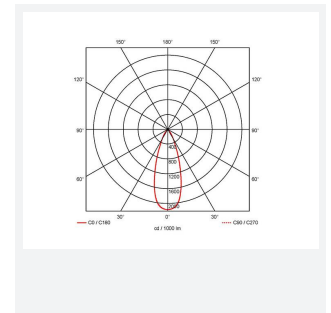

PRODUCT FEATURES

- CCT selectable LED performance downlight suitable for commercial and education applications
- One product provides 3000K, 4000K and 6500K colour temperature options
- Anti-Ligature kit available for installation in secure environments such as healthcare and educational facilities
- Deep cut-off angle for glare control and comfort
- Downlight design allows installation into existing hole cut-outs from 68mm, 100mm, 150mm and 200mm
- Powered by Tridonic

GENERAL INFORMATION	
Wattage	14W
Lumens Delivered	1400lm (4000K)
Lm/W	113lm/W (4000K)
Beam Angle	75
CRI	80
CCT	3000/4000/6500K
Input	220/240V
Operating Temp	0°C - 40°C
SDCM	6
UGR	26
Cut-Out Size	100mm

TECHNICAL INFORMATION	
Light Source	LED
Colour / Finish	White
IP Rating	IP20
Class Protection	2
Internal / External	Internal
Surface / Recessed / Suspended	Recessed
Lumen Depreciation	L80 100,000h
Warranty (Years)	5
CE Mark	Yes
Diameter	118 mm
Height	68 mm