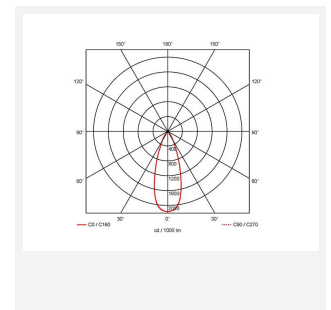

PRODUCT FEATURES

- CCT selectable LED performance downlight suitable for commercial and education applications
- One product provides 3000K, 4000K and 6500K colour temperature options
- Anti-Ligature kit available for installation in secure environments such as healthcare and educational facilities
- Deep cut-off angle for glare control and comfort
- Downlight design allows installation into existing hole cut-outs from 68mm, 100mm, 150mm and 200mm
- Powered by Tridonic

GENERAL INFORMATION	
Wattage	14W
Lumens Delivered	1400lm (4000K)
Lm/W	113lm/W (4000K)
Beam Angle	75
CRI	80
CCT	3000/4000/6500K
Input	220-240V
Operating Temp	0°C - 40°C
SDCM	6
UGR	26
Cut-Out Size	100mm

TECHNICAL INFORMATION	
Light Source	LED
Colour / Finish	White
IP Rating	IP20
Class Protection	2
Internal / External	Internal
Surface / Recessed / Suspended	Recessed
Lumen Depreciation	L80 100,000h
Warranty (Years)	5
CE Mark	Yes
Diameter	118 mm
Height	68 mm