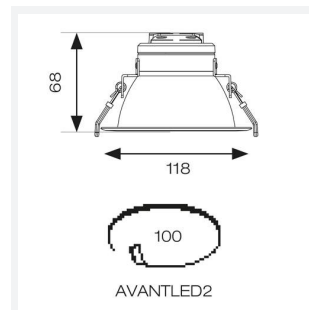

PRODUCT FEATURES

- CCT selectable LED performance downlight suitable for commercial and education applications
- One product provides 3000K, 4000K and 6500K colour temperature options
- Anti-Ligature kit available for installation in secure environments such as healthcare and educational facilities
- Deep cut-off angle for glare control and comfort
- Downlight design allows installation into existing hole cut-outs from 68mm, 100mm, 150mm and 200mm
- Powered by Tridonic

GENERAL INFORMATION	
Wattage	14W
Lumens Delivered	1400lm (4000K)
Lm/W	113lm/W (4000K)
Beam Angle	75
CRI	80
CCT	3000/4000/6500K
Input	220-240V
Operating Temp	0°C - 40°C
SDCM	6
UGR	26
Cut-Out Size	100mm

TECHNICAL INFORMATION	
Light Source	LED
Colour / Finish	White
IP Rating	IP20
Class Protection	2
Internal / External	Internal
Surface / Recessed / Suspended	Recessed
Lumen Depreciation	L80 100,000h
Warranty (Years)	5
CE Mark	Yes
Diameter	118 mm
Height	68 mm