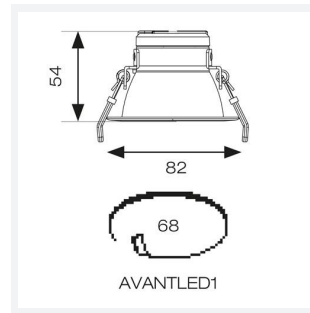

PRODUCT FEATURES

- CCT selectable LED performance downlight suitable for commercial and education applications
- One product provides 3000K, 4000K and 6500K colour temperature options
- Anti-Ligature kit available for installation in secure environments such as healthcare and educational facilities
- Deep cut-off angle for glare control and comfort
- Downlight design allows installation into existing hole cut-outs from 68mm, 100mm, 150mm and 200mm
- Powered by Tridonic

GENERAL INFORMATION	
Wattage	8.5W
Lumens Delivered	740lm (4000K)
Lm/W	107lm/W (4000K)
Beam Angle	75
CRI	80
CCT	3000/4000/6000K
Input	220/240V
Operating Temp	-25°C - 40°C
SDCM	6
UGR	27
Cut-Out Size	68mm
Product Weight without Packaging	0.144 kg

TECHNICAL INFORMATION	
Light Source	LED
Colour / Finish	White
IP Rating	IP20
Class Protection	2
Internal / External	Internal
Surface / Recessed / Suspended	Recessed
Lumen Depreciation	L80 100,000h
Warranty (Years)	5
CE Mark	Yes
Diameter	82 mm
Height	54 mm