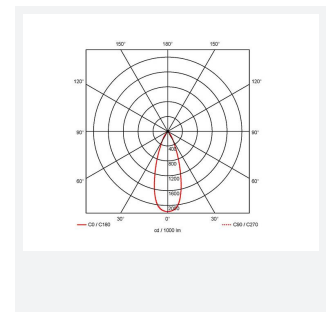

PRODUCT FEATURES

- CCT selectable LED performance downlight suitable for commercial and education applications
- One product provides 3000K, 4000K and 6500K colour temperature options
- Anti-Ligature kit available for installation in secure environments such as healthcare and educational facilities
- Deep cut-off angle for glare control and comfort
- Downlight design allows installation into existing hole cut-outs from 68mm, 100mm, 150mm and 200mm
- Powered by Tridonic

| GENERAL INFORMATION | |
|----------------------------------|-----------------|
| Wattage | 8.5W |
| Lumens Delivered | 740lm (4000K) |
| Lm/W | 107lm/W (4000K) |
| Beam Angle | 75 |
| CRI | 80 |
| CCT | 3000/4000/6000K |
| Input | 220-240V |
| Operating Temp | -25°C - 40°C |
| SDCM | 6 |
| UGR | 27 |
| Cut-Out Size | 68mm |
| Product Weight without Packaging | 0.144 kg |

| TECHNICAL INFORMATION | |
|--------------------------------|--------------|
| Light Source | LED |
| Colour / Finish | White |
| IP Rating | IP20 |
| Class Protection | 2 |
| Internal / External | Internal |
| Surface / Recessed / Suspended | Recessed |
| Lumen Depreciation | L80 100,000h |
| Warranty (Years) | 5 |
| CE Mark | Yes |
| Diameter | 82 mm |
| Height | 54 mm |