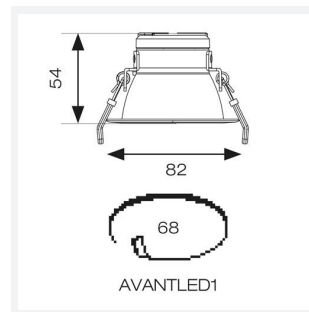

PRODUCT FEATURES

- CCT selectable LED performance downlight suitable for commercial and education applications
- One product provides 3000K, 4000K and 6500K colour temperature options
- Anti-Ligature kit available for installation in secure environments such as healthcare and educational facilities
- Deep cut-off angle for glare control and comfort
- Downlight design allows installation into existing hole cut-outs from 68mm, 100mm, 150mm and 200mm
- Powered by Tridonic

GENERAL INFORMATION	
Wattage	8.5W
Lumens Delivered	740lm (4000K)
Lm/W	107lm/W (4000K)
Beam Angle	75
CRI	80
CCT	3000/4000/6000K
Input	220-240V
Operating Temp	-25°C - 40°C
SDCM	6
UGR	27
Cut-Out Size	68mm
Product Weight without Packaging	0.144 kg

TECHNICAL INFORMATION	
Light Source	LED
Colour / Finish	White
IP Rating	IP20
Class Protection	2
Internal / External	Internal
Surface / Recessed / Suspended	Recessed
Lumen Depreciation	L80 100,000h
Warranty (Years)	5
CE Mark	Yes
Diameter	82 mm
Height	54 mm