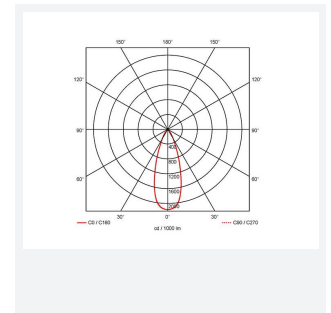

Vantage

Vantage CCT 1 Downlight
Code: AVANTLED1

Category	Downlights
Application	Ancillary, Commercial, Education, Healthcare, Hospitality, Retail
Specification	Performance

PRODUCT FEATURES

- CCT selectable LED performance downlight suitable for commercial and education applications
- One product provides 3000K, 4000K and 6500K colour temperature options
- Anti-Ligature kit available for installation in secure environments such as healthcare and educational facilities
- Deep cut-off angle for glare control and comfort
- Downlight design allows installation into existing hole cut-outs from 68mm, 100mm, 150mm and 200mm
- Powered by Tridonic

GENERAL INFORMATION	
Wattage	8.5W
Lumens Delivered	740lm (4000K)
Lm/W	107lm/W (4000K)
Beam Angle	75
CRI	80
CCT	3000/4000/6000K
Input	220/240V
Operating Temp	-25°C - 40°C
SDCM	6
UGR	27
Cut-Out Size	68mm
Product Weight without Packaging	0.144 kg

TECHNICAL INFORMATION	
Light Source	LED
Colour / Finish	White
IP Rating	IP20
Class Protection	2
Internal / External	Internal
Surface / Recessed / Suspended	Recessed
Lumen Depreciation	L80 100,000h
Warranty (Years)	5
CE Mark	Yes
Diameter	82 mm
Height	54 mm