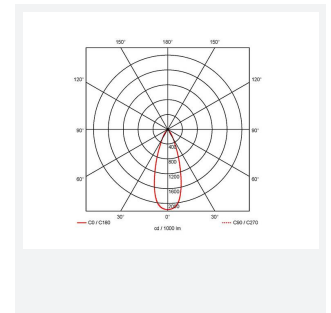

## PRODUCT FEATURES

- CCT selectable LED performance downlight suitable for commercial and education applications
- One product provides 3000K, 4000K and 6500K colour temperature options
- Anti-Ligature kit available for installation in secure environments such as healthcare and educational facilities
- Deep cut-off angle for glare control and comfort
- Downlight design allows installation into existing hole cut-outs from 68mm, 100mm, 150mm and 200mm
- Powered by Tridonic

GENERAL INFORMATION	
Wattage	8.5W
Lumens Delivered	740lm (4000K)
Lm/W	107lm/W (4000K)
Beam Angle	75
CRI	80
CCT	3000/4000/6500K
Input	220/240V
Operating Temp	0°C - 40°C
SDCM	6
UGR	27
Cut-Out Size	68mm

TECHNICAL INFORMATION	
Light Source	LED
Colour / Finish	White
IP Rating	IP20
Class Protection	2
Internal / External	Internal
Surface / Recessed / Suspended	Recessed
Lumen Depreciation	L80 100,000h
Warranty (Years)	5
CE Mark	Yes
Diameter	82 mm
Height	54 mm