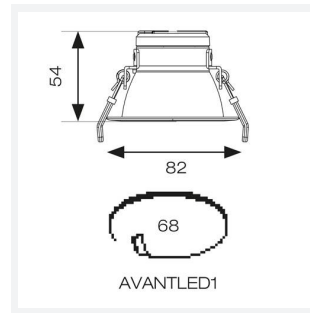

PRODUCT FEATURES

- CCT selectable LED performance downlight suitable for commercial and education applications
- One product provides 3000K, 4000K and 6500K colour temperature options
- Anti-Ligature kit available for installation in secure environments such as healthcare and educational facilities
- Deep cut-off angle for glare control and comfort
- Downlight design allows installation into existing hole cut-outs from 68mm, 100mm, 150mm and 200mm
- Powered by Tridonic

GENERAL INFORMATION	
Wattage	8.5W
Lumens Delivered	740lm (4000K)
Lm/W	107lm/W (4000K)
Beam Angle	75
CRI	80
CCT	3000/4000/6500K
Input	220/240V
Operating Temp	0°C - 40°C
SDCM	6
UGR	27
Cut-Out Size	68mm

TECHNICAL INFORMATION	
Light Source	LED
Colour / Finish	White
IP Rating	IP20
Class Protection	2
Internal / External	Internal
Surface / Recessed / Suspended	Recessed
Lumen Depreciation	L80 100,000h
Warranty (Years)	5
CE Mark	Yes
Diameter	82 mm
Height	54 mm