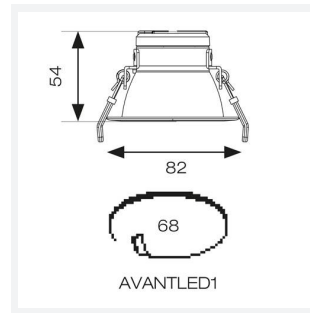

PRODUCT FEATURES

- CCT selectable LED performance downlight suitable for commercial and education applications
- One product provides 3000K, 4000K and 6500K colour temperature options
- Anti-Ligature kit available for installation in secure environments such as healthcare and educational facilities
- Deep cut-off angle for glare control and comfort
- Downlight design allows installation into existing hole cut-outs from 68mm, 100mm, 150mm and 200mm
- Powered by Tridonic

GENERAL INFORMATION	
Wattage	8.5W
Lumens Delivered	740lm (4000K)
Lm/W	107lm/W (4000K)
Beam Angle	75
CRI	80
CCT	3000/4000/6500K
Input	220/240V
Operating Temp	0°C - 40°C
SDCM	6
UGR	27
Cut-Out Size	68mm
Product Weight without Packaging	0.69 kg

TECHNICAL INFORMATION	
Light Source	LED
Colour / Finish	White
IP Rating	IP20
Class Protection	2
Internal / External	Internal
Surface / Recessed / Suspended	Recessed
Lumen Depreciation	L80 100,000h
Warranty (Years)	5
CE Mark	Yes
Diameter	82 mm
Height	54 mm