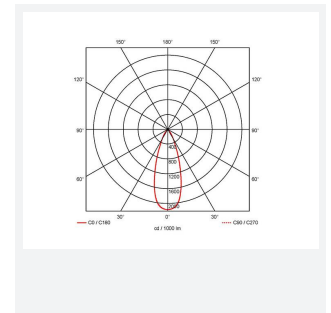

PRODUCT FEATURES

- CCT selectable LED performance downlight suitable for commercial and education applications
- One product provides 3000K, 4000K and 6500K colour temperature options
- Anti-Ligature kit available for installation in secure environments such as healthcare and educational facilities
- Deep cut-off angle for glare control and comfort
- Downlight design allows installation into existing hole cut-outs from 68mm, 100mm, 150mm and 200mm
- Powered by Tridonic

GENERAL INFORMATION	
Wattage	8.5W
Lumens Delivered	740lm (4000K)
Lm/W	107lm/W (4000K)
Beam Angle	75
CRI	80
CCT	3000/4000/6500K
Input	220/240V
Operating Temp	0°C - 40°C
SDCM	6
UGR	27
Cut-Out Size	68mm
Product Weight without Packaging	0.69 kg

TECHNICAL INFORMATION	
Light Source	LED
Colour / Finish	White
IP Rating	IP20
Class Protection	2
Internal / External	Internal
Surface / Recessed / Suspended	Recessed
Lumen Depreciation	L80 100,000h
Warranty (Years)	5
CE Mark	Yes
Diameter	82 mm
Height	54 mm