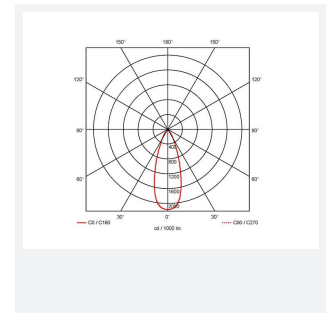

PRODUCT FEATURES

- CCT selectable LED performance downlight suitable for commercial and education applications
- One product provides 3000K, 4000K and 6500K colour temperature options
- Anti-Ligature kit available for installation in secure environments such as healthcare and educational facilities
- Deep cut-off angle for glare control and comfort
- Downlight design allows installation into existing hole cut-outs from 68mm, 100mm, 150mm and 200mm
- Powered by Tridonic

GENERAL INFORMATION	
Wattage	8.5W
Lumens Delivered	740lm (4000K)
Lm/W	107lm/W (4000K)
Beam Angle	75
CRI	80
CCT	3000/4000/6500K
Input	220/240V
Operating Temp	0°C - 40°C
SDCM	6
UGR	27
Cut-Out Size	68mm
Product Weight without Packaging	0.3 kg

TECHNICAL INFORMATION	
Light Source	LED
Colour / Finish	White
IP Rating	IP20
Class Protection	2
Internal / External	Internal
Surface / Recessed / Suspended	Recessed
Lumen Depreciation	L80 100,000h
Warranty (Years)	5
CE Mark	Yes
Diameter	82 mm
Height	54 mm