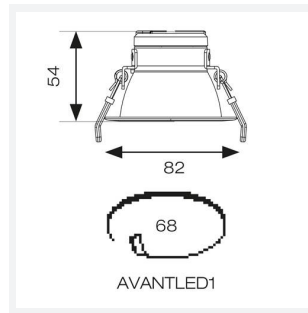

PRODUCT FEATURES

- CCT selectable LED performance downlight suitable for commercial and education applications
- One product provides 3000K, 4000K and 6500K colour temperature options
- Anti-Ligature kit available for installation in secure environments such as healthcare and educational facilities
- Deep cut-off angle for glare control and comfort
- Downlight design allows installation into existing hole cut-outs from 68mm, 100mm, 150mm and 200mm
- Powered by Tridonic

GENERAL INFORMATION	
Wattage	8.5W
Lumens Delivered	740lm (4000K)
Lm/W	107lm/W (4000K)
Beam Angle	75
CRI	80
CCT	3000/4000/6500K
Input	220/240V
Operating Temp	0°C - 40°C
SDCM	6
UGR	27
Cut-Out Size	68mm
Product Weight without Packaging	0.3 kg

TECHNICAL INFORMATION	
Light Source	LED
Colour / Finish	White
IP Rating	IP20
Class Protection	2
Internal / External	Internal
Surface / Recessed / Suspended	Recessed
Lumen Depreciation	L80 100,000h
Warranty (Years)	5
CE Mark	Yes
Diameter	82 mm
Height	54 mm