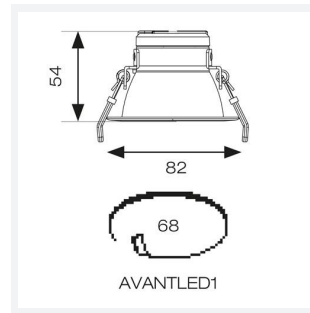

PRODUCT FEATURES

- CCT selectable LED performance downlight suitable for commercial and education applications
- One product provides 3000K, 4000K and 6500K colour temperature options
- Anti-Ligature kit available for installation in secure environments such as healthcare and educational facilities
- Deep cut-off angle for glare control and comfort
- Downlight design allows installation into existing hole cut-outs from 68mm, 100mm, 150mm and 200mm
- Powered by Tridonic

GENERAL INFORMATION	
Wattage	8.5W
Lumens Delivered	740lm (4000K)
Lm/W	107lm/W (4000K)
Beam Angle	75
CRI	80
CCT	3000/4000/6500K
Input	220-240V
Operating Temp	-25°C - 40°C
SDCM	6
UGR	27
Cut-Out Size	68mm
Product Weight without Packaging	0.3 kg

TECHNICAL INFORMATION	
Light Source	LED
Colour / Finish	White
IP Rating	IP20
Class Protection	2
Internal / External	Internal
Surface / Recessed / Suspended	Recessed
Lumen Depreciation	L80 100,000h
Warranty (Years)	5
CE Mark	Yes
Diameter	82 mm
Height	54 mm