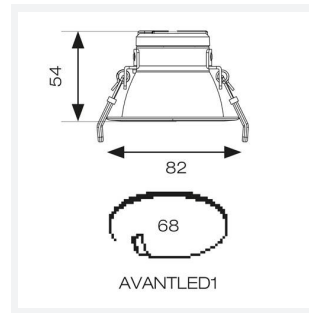

PRODUCT FEATURES

- CCT selectable LED performance downlight suitable for commercial and education applications
- One product provides 3000K, 4000K and 6500K colour temperature options
- Anti-Ligature kit available for installation in secure environments such as healthcare and educational facilities
- Deep cut-off angle for glare control and comfort
- Downlight design allows installation into existing hole cut-outs from 68mm, 100mm, 150mm and 200mm
- Powered by Tridonic

GENERAL INFORMATION	
Wattage	8.5W
Lumens Delivered	740lm (4000K)
Lm/W	107lm/W (4000K)
Beam Angle	75
CRI	80
CCT	3000/4000/6500K
Input	220/240V
Operating Temp	-25°C - 40°C
SDCM	6
UGR	27
Cut-Out Size	68mm
Product Weight without Packaging	0.3 kg

TECHNICAL INFORMATION	
Light Source	LED
Colour / Finish	White
IP Rating	IP20
Class Protection	2
Internal / External	Internal
Surface / Recessed / Suspended	Recessed
Lumen Depreciation	L80 100,000h
Warranty (Years)	5
CE Mark	Yes
Diameter	82 mm
Height	54 mm