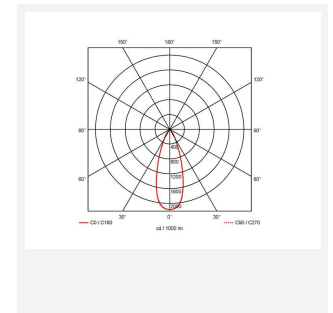

Vantage

Vantage CCT 1 Downlight 1-10V
Code: AVANTLED1/DD4

Category	Downlights
Application	Ancillary, Commercial, Education, Healthcare, Hospitality, Retail
Specification	Performance

PRODUCT FEATURES

- CCT selectable LED performance downlight suitable for commercial and education applications
- One product provides 3000K, 4000K and 6500K colour temperature options
- Anti-Ligature kit available for installation in secure environments such as healthcare and educational facilities
- Deep cut-off angle for glare control and comfort
- Downlight design allows installation into existing hole cut-outs from 68mm, 100mm, 150mm and 200mm
- Powered by Tridonic

GENERAL INFORMATION	
Wattage	8.5W
Lumens Delivered	740lm (4000K)
Lm/W	107lm/W (4000K)
Beam Angle	75
CRI	80
CCT	3000/4000/6500K
Input	220/240V
Operating Temp	-25°C - 40°C
SDCM	6
UGR	27
Cut-Out Size	68mm
Product Weight without Packaging	0.3 kg

TECHNICAL INFORMATION	
Light Source	LED
Colour / Finish	White
IP Rating	IP20
Class Protection	2
Internal / External	Internal
Surface / Recessed / Suspended	Recessed
Lumen Depreciation	L80 100,000h
Warranty (Years)	5
CE Mark	Yes
Diameter	82 mm
Height	54 mm