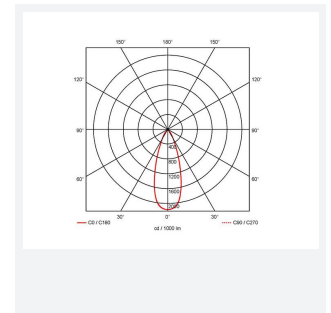

Vantage

Vantage CCT 1 Downlight 1-10V
Code: AVANTLED1/DD4

Category	Downlights
Application	Ancillary, Commercial, Education, Healthcare, Hospitality, Retail
Specification	Performance

PRODUCT FEATURES

- CCT selectable LED performance downlight suitable for commercial and education applications
- One product provides 3000K, 4000K and 6500K colour temperature options
- Anti-Ligature kit available for installation in secure environments such as healthcare and educational facilities
- Deep cut-off angle for glare control and comfort
- Downlight design allows installation into existing hole cut-outs from 68mm, 100mm, 150mm and 200mm
- Powered by Tridonic

GENERAL INFORMATION	
Wattage	8.5W
Lumens Delivered	740lm (4000K)
Lm/W	107lm/W (4000K)
Beam Angle	75
CRI	80
CCT	3000/4000/6500K
Input	220-240V
Operating Temp	-25°C - 40°C
SDCM	6
UGR	27
Cut-Out Size	68mm
Product Weight without Packaging	0.3 kg

TECHNICAL INFORMATION	
Light Source	LED
Colour / Finish	White
IP Rating	IP20
Class Protection	2
Internal / External	Internal
Surface / Recessed / Suspended	Recessed
Lumen Depreciation	L80 100,000h
Warranty (Years)	5
CE Mark	Yes
Diameter	82 mm
Height	54 mm