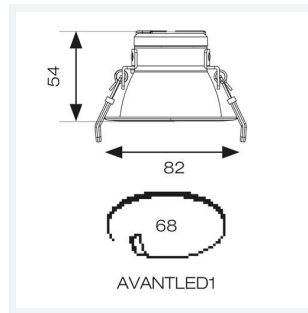

PRODUCT FEATURES

- CCT selectable LED performance downlight suitable for commercial and education applications
- One product provides 3000K, 4000K and 6500K colour temperature options
- Anti-Ligature kit available for installation in secure environments such as healthcare and educational facilities
- Deep cut-off angle for glare control and comfort
- Downlight design allows installation into existing hole cut-outs from 68mm, 100mm, 150mm and 200mm
- Powered by Tridonic

GENERAL INFORMATION	
Wattage	8.5W
Lumens Delivered	740lm (4000K)
Lm/W	107lm/W (4000K)
Beam Angle	75
CRI	80
CCT	3000/4000/6500K
Input	220-240V
Operating Temp	0°C - 40°C
SDCM	6
UGR	27
Cut-Out Size	68mm

TECHNICAL INFORMATION	
Light Source	LED
Colour / Finish	White
IP Rating	IP20
Class Protection	2
Internal / External	Internal
Surface / Recessed / Suspended	Recessed
Lumen Depreciation	L80 100,000h
Warranty (Years)	5
CE Mark	Yes
Diameter	82 mm
Height	54 mm