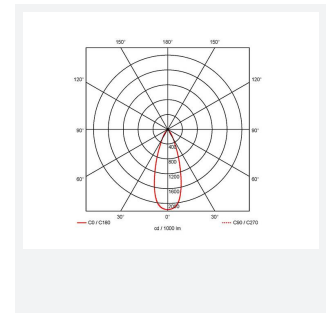

PRODUCT FEATURES

- CCT selectable LED performance downlight suitable for commercial and education applications
- One product provides 3000K, 4000K and 6500K colour temperature options
- Anti-Ligature kit available for installation in secure environments such as healthcare and educational facilities
- Deep cut-off angle for glare control and comfort
- Downlight design allows installation into existing hole cut-outs from 68mm, 100mm, 150mm and 200mm
- Powered by Tridonic

GENERAL INFORMATION	
Wattage	8.5W
Lumens Delivered	740lm (4000K)
Lm/W	107lm/W (4000K)
Beam Angle	75
CRI	80
CCT	3000/4000/6500K
Input	220-240V
Operating Temp	0°C - 40°C
SDCM	6
UGR	27
Cut-Out Size	68mm

TECHNICAL INFORMATION	
Light Source	LED
Colour / Finish	White
IP Rating	IP20
Class Protection	2
Internal / External	Internal
Surface / Recessed / Suspended	Recessed
Lumen Depreciation	L80 100,000h
Warranty (Years)	5
CE Mark	Yes
Diameter	82 mm
Height	54 mm