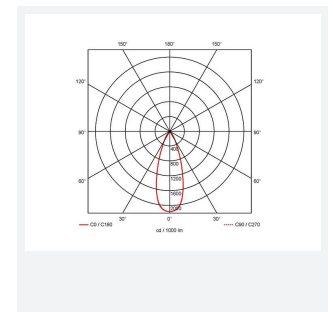

Vantage

Vantage CCT 1 Downlight DALI
Code: AVANTLED1/DD3

Category	Downlights
Application	Ancillary, Commercial, Education, Healthcare, Hospitality, Retail
Specification	Performance

PRODUCT FEATURES

- CCT selectable LED performance downlight suitable for commercial and education applications
- One product provides 3000K, 4000K and 6500K colour temperature options
- Anti-Ligature kit available for installation in secure environments such as healthcare and educational facilities
- Deep cut-off angle for glare control and comfort
- Downlight design allows installation into existing hole cut-outs from 68mm, 100mm, 150mm and 200mm
- Powered by Tridonic

GENERAL INFORMATION	
Wattage	8.5W
Lumens Delivered	740lm (4000K)
Lm/W	107lm/W (4000K)
Beam Angle	75
CRI	80
CCT	3000/4000/6500K
Input	220/240V
Operating Temp	-25°C - 40°C
SDCM	6
UGR	27
Cut-Out Size	68mm
Product Weight without Packaging	0.3 kg

TECHNICAL INFORMATION	
Light Source	LED
Colour / Finish	White
IP Rating	IP20
Class Protection	2
Internal / External	Internal
Surface / Recessed / Suspended	Recessed
Lumen Depreciation	L80 100,000h
Warranty (Years)	5
CE Mark	Yes
Diameter	82 mm
Height	54 mm