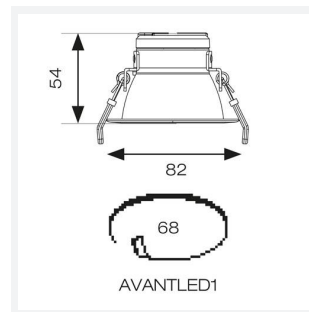

PRODUCT FEATURES

- CCT selectable LED performance downlight suitable for commercial and education applications
- One product provides 3000K, 4000K and 6500K colour temperature options
- Anti-Ligature kit available for installation in secure environments such as healthcare and educational facilities
- Deep cut-off angle for glare control and comfort
- Downlight design allows installation into existing hole cut-outs from 68mm, 100mm, 150mm and 200mm
- Powered by Tridonic

GENERAL INFORMATION	
Wattage	8.5W
Lumens Delivered	740lm (4000K)
Lm/W	107lm/W (4000K)
Beam Angle	75
CRI	80
CCT	3000/4000/6500K
Input	220/240V
Operating Temp	-25°C - 40°C
SDCM	6
UGR	27
Cut-Out Size	68mm
Product Weight without Packaging	0.3 kg

TECHNICAL INFORMATION	
Light Source	LED
Colour / Finish	White
IP Rating	IP20
Class Protection	2
Internal / External	Internal
Surface / Recessed / Suspended	Recessed
Lumen Depreciation	L80 100,000h
Warranty (Years)	5
CE Mark	Yes
Diameter	82 mm
Height	54 mm