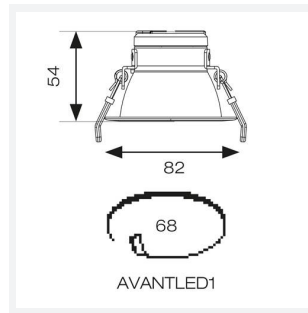

PRODUCT FEATURES

- CCT selectable LED performance downlight suitable for commercial and education applications
- One product provides 3000K, 4000K and 6500K colour temperature options
- Anti-Ligature kit available for installation in secure environments such as healthcare and educational facilities
- Deep cut-off angle for glare control and comfort
- Downlight design allows installation into existing hole cut-outs from 68mm, 100mm, 150mm and 200mm
- Powered by Tridonic

GENERAL INFORMATION	
Wattage	8.5W
Lumens Delivered	740lm (4000K)
Lm/W	107lm/W (4000K)
Beam Angle	75
CRI	80
CCT	3000/4000/6500K
Input	220/240V
Operating Temp	0°C - 40°C
SDCM	6
UGR	27
Cut-Out Size	68mm
Product Weight without Packaging	0.5 kg

TECHNICAL INFORMATION	
Light Source	LED
Colour / Finish	White
IP Rating	IP20
Class Protection	2
Internal / External	Internal
Surface / Recessed / Suspended	Recessed
Lumen Depreciation	L80 100,000h
Warranty (Years)	5
CE Mark	Yes
Diameter	82 mm
Height	54 mm