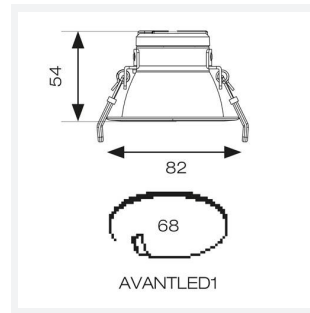

PRODUCT FEATURES

- CCT selectable LED performance downlight suitable for commercial and education applications
- One product provides 3000K, 4000K and 6500K colour temperature options
- Anti-Ligature kit available for installation in secure environments such as healthcare and educational facilities
- Deep cut-off angle for glare control and comfort
- Downlight design allows installation into existing hole cut-outs from 68mm, 100mm, 150mm and 200mm
- Powered by Tridonic

GENERAL INFORMATION	
Wattage	8.5W
Lumens Delivered	740lm (4000K)
Lm/W	107lm/W (4000K)
Beam Angle	75
CRI	80
CCT	3000/4000/6500K
Input	220-240V
Operating Temp	0°C - 40°C
SDCM	6
UGR	27
Cut-Out Size	68mm
Product Weight without Packaging	0.5 kg

TECHNICAL INFORMATION	
Light Source	LED
Colour / Finish	White
IP Rating	IP20
Class Protection	2
Internal / External	Internal
Surface / Recessed / Suspended	Recessed
Lumen Depreciation	L80 100,000h
Warranty (Years)	5
CE Mark	Yes
Diameter	82 mm
Height	54 mm