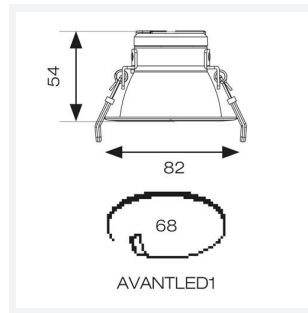

PRODUCT FEATURES

- CCT selectable LED performance downlight suitable for commercial and education applications
- One product provides 3000K, 4000K and 6500K colour temperature options
- Anti-Ligature kit available for installation in secure environments such as healthcare and educational facilities
- Deep cut-off angle for glare control and comfort
- Downlight design allows installation into existing hole cut-outs from 68mm, 100mm, 150mm and 200mm
- Powered by Tridonic

GENERAL INFORMATION	
Wattage	8.5W
Lumens Delivered	740lm (4000K)
Lm/W	107lm/W (4000K)
Beam Angle	75
CRI	80
CCT	3000/4000/6500K
Input	220/240V
Operating Temp	-25°C - 40°C
SDCM	6
UGR	27
Cut-Out Size	68mm
Product Weight without Packaging	0.3 kg

TECHNICAL INFORMATION	
Light Source	LED
Colour / Finish	White
IP Rating	IP20
Class Protection	2
Internal / External	Internal
Surface / Recessed / Suspended	Recessed
Lumen Depreciation	L80 100,000h
Warranty (Years)	5
CE Mark	Yes
Diameter	82 mm
Height	54 mm