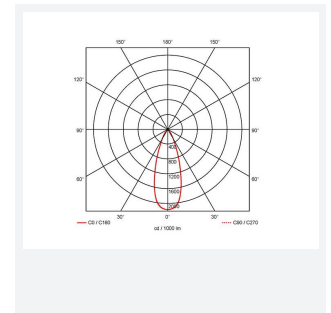

PRODUCT FEATURES

- CCT selectable LED performance downlight suitable for commercial and education applications
- One product provides 3000K, 4000K and 6500K colour temperature options
- Anti-Ligature kit available for installation in secure environments such as healthcare and educational facilities
- Deep cut-off angle for glare control and comfort
- Downlight design allows installation into existing hole cut-outs from 68mm, 100mm, 150mm and 200mm
- Powered by Tridonic

GENERAL INFORMATION	
Wattage	8.5W
Lumens Delivered	740lm (4000K)
Lm/W	107lm/W (4000K)
Beam Angle	75
CRI	80
CCT	3000/4000/6500K
Input	220/240V
Operating Temp	-25°C - 40°C
SDCM	6
UGR	27
Cut-Out Size	68mm
Product Weight without Packaging	0.3 kg

TECHNICAL INFORMATION	
Light Source	LED
Colour / Finish	White
IP Rating	IP20
Class Protection	2
Internal / External	Internal
Surface / Recessed / Suspended	Recessed
Lumen Depreciation	L80 100,000h
Warranty (Years)	5
CE Mark	Yes
Diameter	82 mm
Height	54 mm