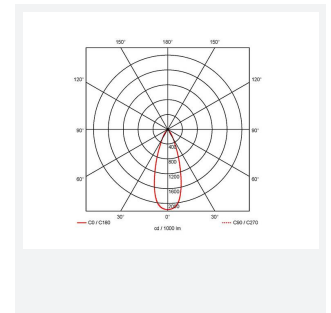

Vantage

Vantage CCT 1 Downlight Switch Dim Self-Test
Code: AVANTLED1/DD1/SM3

Category	Downlights
Application	Ancillary, Commercial, Education, Healthcare, Hospitality, Retail
Specification	Performance

PRODUCT FEATURES

- CCT selectable LED performance downlight suitable for commercial and education applications
- One product provides 3000K, 4000K and 6500K colour temperature options
- Anti-Ligature kit available for installation in secure environments such as healthcare and educational facilities
- Deep cut-off angle for glare control and comfort
- Downlight design allows installation into existing hole cut-outs from 68mm, 100mm, 150mm and 200mm
- Powered by Tridonic

GENERAL INFORMATION	
Wattage	8.5W
Lumens Delivered	740lm (4000K)
Lm/W	107lm/W (4000K)
Beam Angle	75
CRI	80
CCT	3000/4000/6500K
Input	220-240V
Operating Temp	0°C - 40°C
SDCM	6
UGR	27
Cut-Out Size	68mm

TECHNICAL INFORMATION	
Light Source	LED
Colour / Finish	White
IP Rating	IP20
Class Protection	2
Internal / External	Internal
Surface / Recessed / Suspended	Recessed
Lumen Depreciation	L80 100,000h
Warranty (Years)	5
CE Mark	Yes
Diameter	82 mm
Height	54 mm