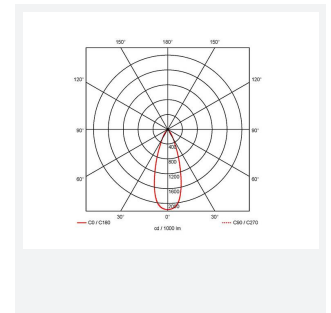

# Vantage

Vantage CCT 1 Downlight Switch Dim Self-Test  
**Code: AVANTLED1/DD1/SM3**

<b>Category</b>	Downlights
<b>Application</b>	Ancillary, Commercial, Education, Healthcare, Hospitality, Retail
<b>Specification</b>	Performance

## PRODUCT FEATURES

- CCT selectable LED performance downlight suitable for commercial and education applications
- One product provides 3000K, 4000K and 6500K colour temperature options
- Anti-Ligature kit available for installation in secure environments such as healthcare and educational facilities
- Deep cut-off angle for glare control and comfort
- Downlight design allows installation into existing hole cut-outs from 68mm, 100mm, 150mm and 200mm
- Powered by Tridonic

GENERAL INFORMATION	
Wattage	8.5W
Lumens Delivered	740lm (4000K)
Lm/W	107lm/W (4000K)
Beam Angle	75
CRI	80
CCT	3000/4000/6500K
Input	220/240V
Operating Temp	0°C - 40°C
SDCM	6
UGR	27
Cut-Out Size	68mm

TECHNICAL INFORMATION	
Light Source	LED
Colour / Finish	White
IP Rating	IP20
Class Protection	2
Internal / External	Internal
Surface / Recessed / Suspended	Recessed
Lumen Depreciation	L80 100,000h
Warranty (Years)	5
CE Mark	Yes
Diameter	82 mm
Height	54 mm