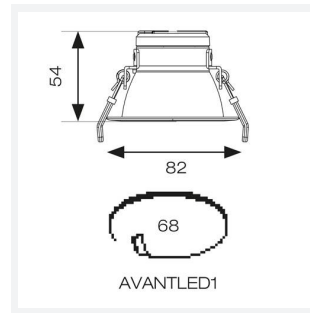

PRODUCT FEATURES

- CCT selectable LED performance downlight suitable for commercial and education applications
- One product provides 3000K, 4000K and 6500K colour temperature options
- Anti-Ligature kit available for installation in secure environments such as healthcare and educational facilities
- Deep cut-off angle for glare control and comfort
- Downlight design allows installation into existing hole cut-outs from 68mm, 100mm, 150mm and 200mm
- Powered by Tridonic

GENERAL INFORMATION	
Wattage	8.5W
Lumens Delivered	740lm (4000K)
Lm/W	107lm/W (4000K)
Beam Angle	75
CRI	80
CCT	3000/4000/6500K
Input	220/240V
Operating Temp	0°C - 40°C
SDCM	6
UGR	27
Cut-Out Size	68mm
Product Weight without Packaging	0.5 kg

TECHNICAL INFORMATION	
Light Source	LED
Colour / Finish	White
IP Rating	IP20
Class Protection	2
Internal / External	Internal
Surface / Recessed / Suspended	Recessed
Lumen Depreciation	L80 100,000h
Warranty (Years)	5
CE Mark	Yes
Diameter	82 mm
Height	54 mm