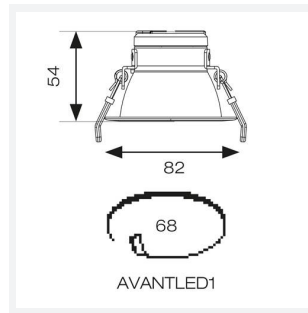

PRODUCT FEATURES

- CCT selectable LED performance downlight suitable for commercial and education applications
- One product provides 3000K, 4000K and 6500K colour temperature options
- Anti-Ligature kit available for installation in secure environments such as healthcare and educational facilities
- Deep cut-off angle for glare control and comfort
- Downlight design allows installation into existing hole cut-outs from 68mm, 100mm, 150mm and 200mm
- Powered by Tridonic

GENERAL INFORMATION	
Wattage	8.5W
Lumens Delivered	740lm (4000K)
Lm/W	107lm/W (4000K)
Beam Angle	75
CRI	80
CCT	3000/4000/6500K
Input	220-240V
Operating Temp	0°C - 40°C
SDCM	6
UGR	27
Cut-Out Size	68mm
Product Weight without Packaging	0.5 kg

TECHNICAL INFORMATION	
Light Source	LED
Colour / Finish	White
IP Rating	IP20
Class Protection	2
Internal / External	Internal
Surface / Recessed / Suspended	Recessed
Lumen Depreciation	L80 100,000h
Warranty (Years)	5
CE Mark	Yes
Diameter	82 mm
Height	54 mm