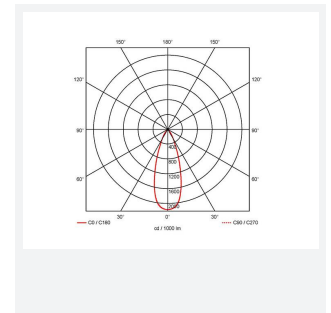

PRODUCT FEATURES

- CCT selectable LED performance downlight suitable for commercial and education applications
- One product provides 3000K, 4000K and 6500K colour temperature options
- Anti-Ligature kit available for installation in secure environments such as healthcare and educational facilities
- Deep cut-off angle for glare control and comfort
- Downlight design allows installation into existing hole cut-outs from 68mm, 100mm, 150mm and 200mm
- Powered by Tridonic

GENERAL INFORMATION	
Wattage	8.5W
Lumens Delivered	740lm (4000K)
Lm/W	107lm/W (4000K)
Beam Angle	75
CRI	80
CCT	3000/4000/6500K
Input	220/240V
Operating Temp	0°C - 40°C
SDCM	6
UGR	27
Cut-Out Size	68mm
Product Weight without Packaging	0.5 kg

TECHNICAL INFORMATION	
Light Source	LED
Colour / Finish	White
IP Rating	IP20
Class Protection	2
Internal / External	Internal
Surface / Recessed / Suspended	Recessed
Lumen Depreciation	L80 100,000h
Warranty (Years)	5
CE Mark	Yes
Diameter	82 mm
Height	54 mm