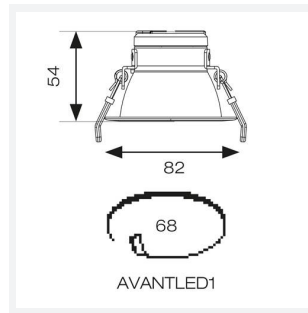

PRODUCT FEATURES

- CCT selectable LED performance downlight suitable for commercial and education applications
- One product provides 3000K, 4000K and 6500K colour temperature options
- Anti-Ligature kit available for installation in secure environments such as healthcare and educational facilities
- Deep cut-off angle for glare control and comfort
- Downlight design allows installation into existing hole cut-outs from 68mm, 100mm, 150mm and 200mm
- Powered by Tridonic

GENERAL INFORMATION	
Wattage	8.5W
Lumens Delivered	740lm (4000K)
Lm/W	107lm/W (4000K)
Beam Angle	75
CRI	80
CCT	3000/4000/6500K
Input	220/240V
Operating Temp	0°C - 40°C
SDCM	6
UGR	27
Cut-Out Size	68mm

TECHNICAL INFORMATION	
Light Source	LED
Colour / Finish	White
IP Rating	IP20
Class Protection	2
Internal / External	Internal
Surface / Recessed / Suspended	Recessed
Lumen Depreciation	L80 100,000h
Warranty (Years)	5
CE Mark	Yes
Diameter	82 mm
Height	54 mm