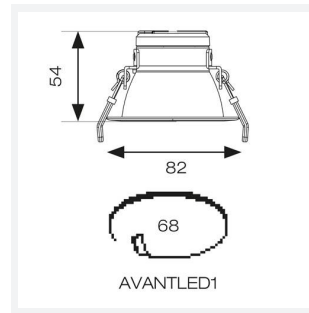

PRODUCT FEATURES

- CCT selectable LED performance downlight suitable for commercial and education applications
- One product provides 3000K, 4000K and 6500K colour temperature options
- Anti-Ligature kit available for installation in secure environments such as healthcare and educational facilities
- Deep cut-off angle for glare control and comfort
- Downlight design allows installation into existing hole cut-outs from 68mm, 100mm, 150mm and 200mm
- Powered by Tridonic

GENERAL INFORMATION	
Wattage	8.5W
Lumens Delivered	740lm (4000K)
Lm/W	107lm/W (4000K)
Beam Angle	75
CRI	80
CCT	3000/4000/6500K
Input	220-240V
Operating Temp	0°C - 40°C
SDCM	6
UGR	27
Cut-Out Size	68mm

TECHNICAL INFORMATION	
Light Source	LED
Colour / Finish	White
IP Rating	IP20
Class Protection	2
Internal / External	Internal
Surface / Recessed / Suspended	Recessed
Lumen Depreciation	L80 100,000h
Warranty (Years)	5
CE Mark	Yes
Diameter	82 mm
Height	54 mm