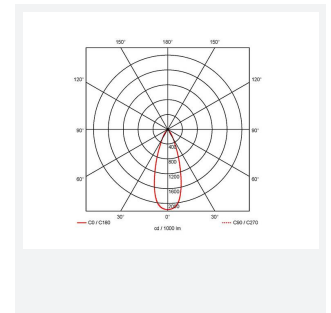

PRODUCT FEATURES

- CCT selectable LED performance downlight suitable for commercial and education applications
- One product provides 3000K, 4000K and 6500K colour temperature options
- Anti-Ligature kit available for installation in secure environments such as healthcare and educational facilities
- Deep cut-off angle for glare control and comfort
- Downlight design allows installation into existing hole cut-outs from 68mm, 100mm, 150mm and 200mm
- Powered by Tridonic

GENERAL INFORMATION	
Wattage	8.5W
Lumens Delivered	740lm (4000K)
Lm/W	107lm/W (4000K)
Beam Angle	75
CRI	80
CCT	3000/4000/6500K
Input	220/240V
Operating Temp	0°C - 40°C
SDCM	6
UGR	27
Cut-Out Size	68mm

TECHNICAL INFORMATION	
Light Source	LED
Colour / Finish	White
IP Rating	IP20
Class Protection	2
Internal / External	Internal
Surface / Recessed / Suspended	Recessed
Lumen Depreciation	L80 100,000h
Warranty (Years)	5
CE Mark	Yes
Diameter	82 mm
Height	54 mm