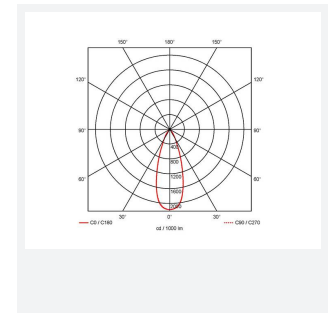

PRODUCT FEATURES

- CCT selectable LED performance downlight suitable for commercial and education applications
- One product provides 3000K, 4000K and 6500K colour temperature options
- Anti-Ligature kit available for installation in secure environments such as healthcare and educational facilities
- Deep cut-off angle for glare control and comfort
- Downlight design allows installation into existing hole cut-outs from 68mm, 100mm, 150mm and 200mm
- Powered by Tridonic

GENERAL INFORMATION	
Wattage	8.5W
Lumens Delivered	740lm (4000K)
Lm/W	107lm/W (4000K)
Beam Angle	75
CRI	80
CCT	3000/4000/6500K
Input	220-240V
Operating Temp	0°C - 40°C
SDCM	6
UGR	27
Cut-Out Size	68mm

TECHNICAL INFORMATION	
Light Source	LED
Colour / Finish	White
IP Rating	IP20
Class Protection	2
Internal / External	Internal
Surface / Recessed / Suspended	Recessed
Lumen Depreciation	L80 100,000h
Warranty (Years)	5
CE Mark	Yes
Diameter	82 mm
Height	54 mm