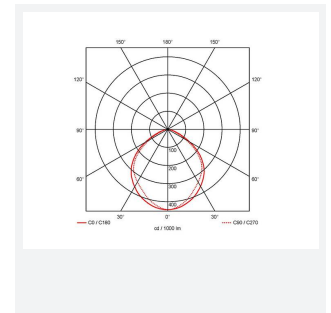

Unity Rectangular

Unity Rectangular Wallwash CCT
Code: AULEDRECWW

Category	Downlights
Application	Ancillary, Commercial, Education, Hospitality, Residential, Retail
Specification	Architectural

PRODUCT FEATURES

GENERAL INFORMATION	
Wattage	30W
Lumens Delivered	4100lm (4000K)
Lm/W	141lm/W (4000K)
Beam Angle	100/115
CRI	90
CCT	3000/4000/6000K
Input	220/240V
Operating Temp	-20°C - 50°C
SDCM	6
UGR	27
Cut-Out Size	220x130mm
Product Weight without Packaging	1.705 kg

TECHNICAL INFORMATION	
Light Source	LED
Colour / Finish	White
IP Rating	IP20
Class Protection	2
Internal / External	Internal
Surface / Recessed / Suspended	Recessed
Lumen Depreciation	L70 50,000h
Warranty (Years)	5
CE Mark	Yes
Height	117 mm