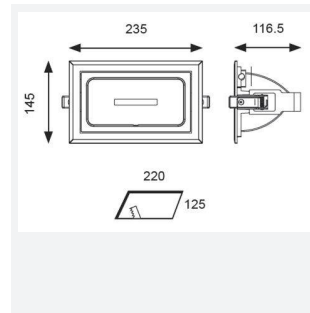

PRODUCT FEATURES

- Adjustable rectangular recessed architectural wallwash with 65° tilt angle suitable for commercial, hospitality and retail applications
- Energy saving retrofit replacement for existing HQI fittings
- Dimmable options
- Die-cast aluminium body and heatsink for efficient thermal management
- Remote driver with plug and play connection
- Powered by Tridonic

GENERAL INFORMATION	
Wattage	30W
Lumens Delivered	4100lm (4000K)
Lm/W	141lm/W (4000K)
Beam Angle	100/115
CRI	90
CCT	3000/4000/6000K
Input	220/240V
Operating Temp	-20°C - 50°C
SDCM	6
UGR	27
Cut-Out Size	220x130mm
Product Weight without Packaging	1.705 kg

TECHNICAL INFORMATION	
Light Source	LED
Colour / Finish	White
IP Rating	IP20
Class Protection	2
Internal / External	Internal
Surface / Recessed / Suspended	Recessed
Lumen Depreciation	L70 50,000h
Warranty (Years)	5
CE Mark	Yes
Height	117 mm