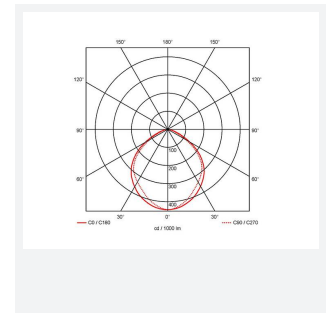

Unity Rectangular

Unity Rectangular Wallwash CCT 1-10V
Code: AULEDRECWW/DD4

Category	Downlights
Application	Ancillary, Commercial, Education, Hospitality, Residential, Retail
Specification	Architectural

GENERAL INFORMATION	
Wattage	30W
Lumens Delivered	4100lm (4000K)
Lm/W	141lm/W (4000K)
Beam Angle	100/115
CRI	90
CCT	3000/4000/6000K
Input	220/240V
Operating Temp	-20°C - 50°C
SDCM	6
UGR	27
Cut-Out Size	220x130mm
Product Weight without Packaging	0.01 kg

TECHNICAL INFORMATION	
Light Source	LED
Colour / Finish	White
IP Rating	IP20
Class Protection	2
Internal / External	Internal
Surface / Recessed / Suspended	Recessed
Lumen Depreciation	L70 50,000h
Warranty (Years)	5
CE Mark	Yes
Height	117 mm