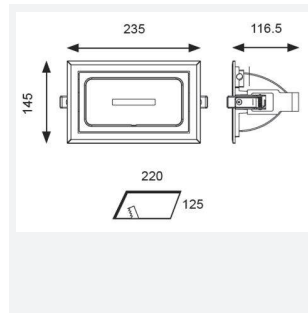

Unity Rectangular

Unity Rectangular Wallwash CCT 1-10V
Code: AULEDRECWW/DD4

Category	Downlights
Application	Ancillary, Commercial, Education, Hospitality, Residential, Retail
Specification	Architectural

GENERAL INFORMATION	
Wattage	30W
Lumens Delivered	4100lm (4000K)
Lm/W	141lm/W (4000K)
Beam Angle	100/115
CRI	90
CCT	3000/4000/6000K
Input	220/240V
Operating Temp	-20°C - 50°C
SDCM	6
UGR	27
Cut-Out Size	220x130mm
Product Weight without Packaging	0.01 kg

TECHNICAL INFORMATION	
Light Source	LED
Colour / Finish	White
IP Rating	IP20
Class Protection	2
Internal / External	Internal
Surface / Recessed / Suspended	Recessed
Lumen Depreciation	L70 50,000h
Warranty (Years)	5
CE Mark	Yes
Height	117 mm