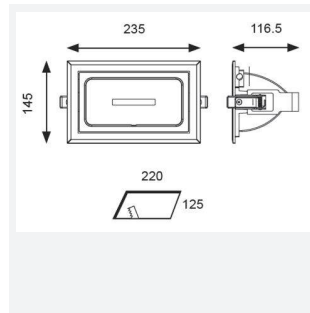

PRODUCT FEATURES

- Adjustable rectangular recessed architectural wallwash with 65° tilt angle suitable for commercial, hospitality and retail applications
- Energy saving retrofit replacement for existing HQI fittings
- Dimmable options
- Die-cast aluminium body and heatsink for efficient thermal management
- Remote driver with plug and play connection
- Powered by Tridonic

GENERAL INFORMATION

Wattage	30W
Lumens Delivered	4100lm (4000K)
Lm/W	141lm/W (4000K)
Beam Angle	100/115
CRI	90
CCT	3000/4000/6000K
Input	220/240V
Operating Temp	-20°C - 50°C
SDCM	6
UGR	27
Cut-Out Size	220x130mm
Product Weight without Packaging	0.01 kg

TECHNICAL INFORMATION

Light Source	LED
Colour / Finish	White
IP Rating	IP20
Class Protection	2
Internal / External	Internal
Surface / Recessed / Suspended	Recessed
Lumen Depreciation	L70 50,000h
Warranty (Years)	5
CE Mark	Yes
Height	117 mm