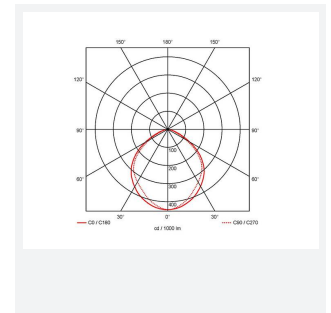

# Unity Rectangular

Unity Rectangular Wallwash CCT DSI  
Code: AULEDRECWW/DD2

Category	Downlights
Application	Ancillary, Commercial, Education, Hospitality, Residential, Retail
Specification	Architectural

### GENERAL INFORMATION

Wattage	30W
Lumens Delivered	4100lm (4000K)
Lm/W	141lm/W (4000K)
Beam Angle	100/115
CRI	90
CCT	3000/4000/6000K
Input	220/240V
Operating Temp	-20°C - 50°C
SDCM	6
UGR	27
Cut-Out Size	220x130mm
Product Weight without Packaging	0.01 kg

### TECHNICAL INFORMATION

Light Source	LED
Colour / Finish	White
IP Rating	IP20
Class Protection	2
Internal / External	Internal
Surface / Recessed / Suspended	Recessed
Lumen Depreciation	L70 50,000h
Warranty (Years)	5
CE Mark	Yes
Height	117 mm