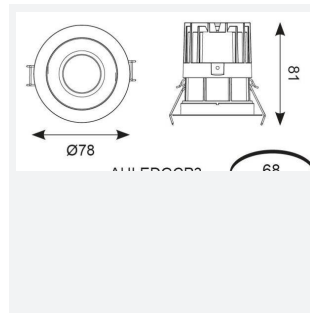

PRODUCT FEATURES

- Compact high performance architectural adjustable downlight suitable for residential applications
- Die-cast aluminium construction, powder coated
- Remote driver with plug and play connection
- Deep cut-off angle for glare control and comfort
- Mirror finished anodized reflector for optimum light control
- Powered by HEP

GENERAL INFORMATION	
Wattage	14W
Lumens Delivered	720lm
Lm/W	53lm/W
Beam Angle	30
CRI	90
CCT	3000K
Input	220/240V
Operating Temp	-20°C - 25°C
SDCM	3
UGR	10
Cut-Out Size	68mm
Product Weight without Packaging	0.248 kg

TECHNICAL INFORMATION	
Light Source	LED
Colour / Finish	Matt White
IP Rating	IP44
Class Protection	2
Internal / External	Internal
Surface / Recessed / Suspended	Recessed
Lumen Depreciation	L80 82,000h
Warranty (Years)	5
CE Mark	Yes
Diameter	78 mm
Height	81 mm