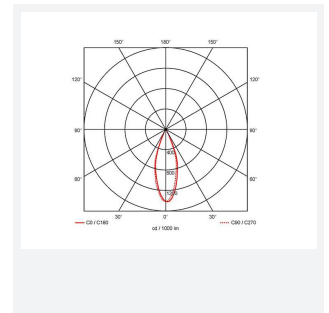

PRODUCT FEATURES

- Compact high performance architectural adjustable downlight suitable for residential applications
- Die-cast aluminium construction, powder coated
- Remote driver with plug and play connection
- Deep cut-off angle for glare control and comfort
- Mirror finished anodized reflector for optimum light control
- Powered by HEP

GENERAL INFORMATION	
Wattage	14W
Lumens Delivered	720lm
Lm/W	53lm/W
Beam Angle	30
CRI	90
CCT	3000K
Input	220/240V
Operating Temp	-20°C - 25°C
SDCM	3
UGR	10
Cut-Out Size	68mm
Product Weight without Packaging	0.248 kg

TECHNICAL INFORMATION	
Light Source	LED
Colour / Finish	Matt White
IP Rating	IP44
Class Protection	2
Internal / External	Internal
Surface / Recessed / Suspended	Recessed
Lumen Depreciation	L80 82,000h
Warranty (Years)	5
CE Mark	Yes
Diameter	78 mm
Height	81 mm