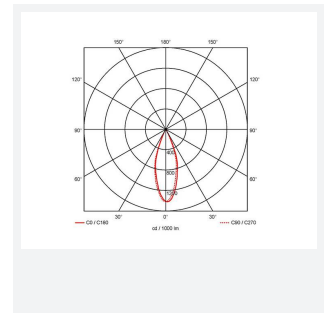

PRODUCT FEATURES

- Compact high performance architectural adjustable downlight suitable for residential applications
- Die-cast aluminium construction, powder coated
- Remote driver with plug and play connection
- Deep cut-off angle for glare control and comfort
- Mirror finished anodized reflector for optimum light control
- Powered by HEP

GENERAL INFORMATION	
Wattage	15W
Lumens Delivered	590lm
Lm/W	39lm/W
Beam Angle	30
CRI	90
CCT	3000K
Input	220/240V
Operating Temp	-20°C - 25°C
SDCM	3
UGR	10
Cut-Out Size	68mm
Product Weight without Packaging	0.248 kg

TECHNICAL INFORMATION	
Light Source	LED
Colour / Finish	Matt White
IP Rating	IP44
Class Protection	2
Internal / External	Internal
Surface / Recessed / Suspended	Recessed
Lumen Depreciation	L80 82,000h
Warranty (Years)	5
CE Mark	Yes
Diameter	78 mm
Height	81 mm