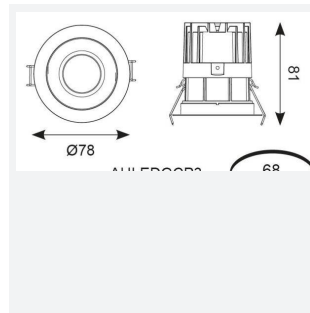

PRODUCT FEATURES

- Compact high performance architectural adjustable downlight suitable for residential applications
- Die-cast aluminium construction, powder coated
- Remote driver with plug and play connection
- Deep cut-off angle for glare control and comfort
- Mirror finished anodized reflector for optimum light control
- Powered by HEP

GENERAL INFORMATION	
Wattage	15W
Lumens Delivered	590lm
Lm/W	39lm/W
Beam Angle	30
CRI	90
CCT	3000K
Input	220/240V
Operating Temp	-20°C - 25°C
SDCM	3
UGR	10
Cut-Out Size	68mm
Product Weight without Packaging	0.248 kg

TECHNICAL INFORMATION	
Light Source	LED
Colour / Finish	Matt White
IP Rating	IP44
Class Protection	2
Internal / External	Internal
Surface / Recessed / Suspended	Recessed
Lumen Depreciation	L80 82,000h
Warranty (Years)	5
CE Mark	Yes
Diameter	78 mm
Height	81 mm