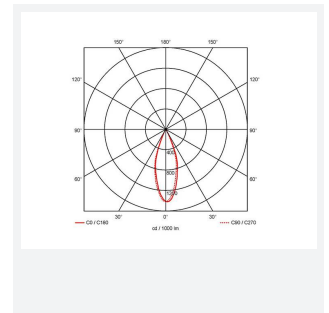

PRODUCT FEATURES

- Compact high performance architectural adjustable downlight suitable for residential applications
- Die-cast aluminium construction, powder coated
- Remote driver with plug and play connection
- Deep cut-off angle for glare control and comfort
- Mirror finished anodized reflector for optimum light control
- Powered by HEP

GENERAL INFORMATION	
Wattage	15W
Lumens Delivered	590lm
Lm/W	39lm/W
Beam Angle	30
CRI	90
CCT	3000K
Input	220/240V
Operating Temp	-20°C - 25°C
SDCM	3
UGR	10
Cut-Out Size	68mm

TECHNICAL INFORMATION	
Light Source	LED
Colour / Finish	Matt White
IP Rating	IP44
Class Protection	2
Internal / External	Internal
Surface / Recessed / Suspended	Recessed
Lumen Depreciation	L80 82,000h
Warranty (Years)	5
CE Mark	Yes
Diameter	78 mm
Height	81 mm