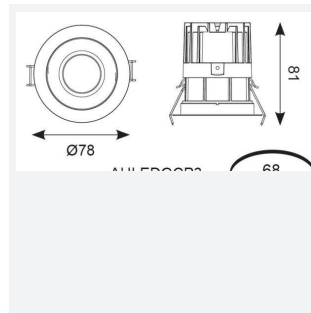

PRODUCT FEATURES

- Compact high performance architectural adjustable downlight suitable for residential applications
- Die-cast aluminium construction, powder coated
- Remote driver with plug and play connection
- Deep cut-off angle for glare control and comfort
- Mirror finished anodized reflector for optimum light control
- Powered by HEP

GENERAL INFORMATION	
Wattage	15W
Lumens Delivered	590lm
Lm/W	39lm/W
Beam Angle	30
CRI	90
CCT	3000K
Input	220/240V
Operating Temp	-20°C - 25°C
SDCM	3
UGR	10
Cut-Out Size	68mm

TECHNICAL INFORMATION	
Light Source	LED
Colour / Finish	Matt White
IP Rating	IP44
Class Protection	2
Internal / External	Internal
Surface / Recessed / Suspended	Recessed
Lumen Depreciation	L80 82,000h
Warranty (Years)	5
CE Mark	Yes
Diameter	78 mm
Height	81 mm