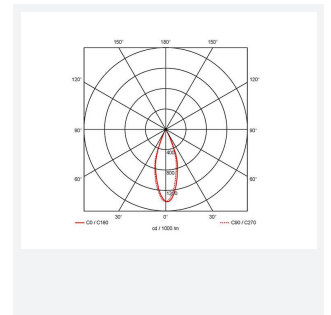

PRODUCT FEATURES

- Compact high performance architectural adjustable downlight suitable for residential applications
- Die-cast aluminium construction, powder coated
- Remote driver with plug and play connection
- Deep cut-off angle for glare control and comfort
- Mirror finished anodized reflector for optimum light control
- Powered by HEP

GENERAL INFORMATION	
Wattage	15W
Lumens Delivered	590lm
Lm/W	39lm/W
Beam Angle	30
CRI	90
CCT	3000K
Input	220/240V
Operating Temp	-20°C - 25°C
SDCM	3
UGR	10
Cut-Out Size	68mm
Product Weight without Packaging	0.248 kg

TECHNICAL INFORMATION	
Light Source	LED
Colour / Finish	Matt White
IP Rating	IP44
Class Protection	2
Internal / External	Internal
Surface / Recessed / Suspended	Recessed
Lumen Depreciation	L80 82,000h
Warranty (Years)	5
CE Mark	Yes
Diameter	78 mm
Height	81 mm