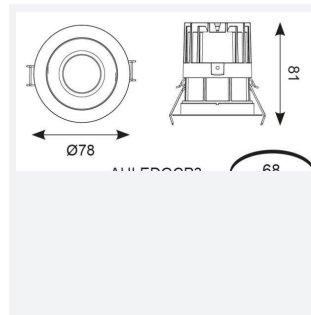

PRODUCT FEATURES

- Compact high performance architectural adjustable downlight suitable for residential applications
- Die-cast aluminium construction, powder coated
- Remote driver with plug and play connection
- Deep cut-off angle for glare control and comfort
- Mirror finished anodized reflector for optimum light control
- Powered by HEP

GENERAL INFORMATION	
Wattage	15W
Lumens Delivered	590lm
Lm/W	39lm/W
Beam Angle	30
CRI	90
CCT	3000K
Input	220/240V
Operating Temp	-20°C - 25°C
SDCM	3
UGR	10
Cut-Out Size	68mm
Product Weight without Packaging	0.248 kg

TECHNICAL INFORMATION	
Light Source	LED
Colour / Finish	Matt White
IP Rating	IP44
Class Protection	2
Internal / External	Internal
Surface / Recessed / Suspended	Recessed
Lumen Depreciation	L80 82,000h
Warranty (Years)	5
CE Mark	Yes
Diameter	78 mm
Height	81 mm