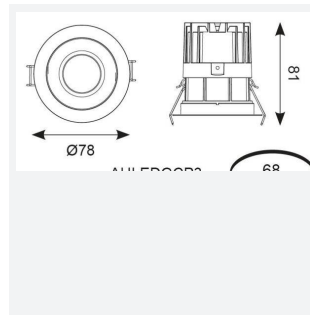

PRODUCT FEATURES

- Compact high performance architectural adjustable downlight suitable for residential applications
- Die-cast aluminium construction, powder coated
- Remote driver with plug and play connection
- Deep cut-off angle for glare control and comfort
- Mirror finished anodized reflector for optimum light control
- Powered by HEP

GENERAL INFORMATION	
Wattage	15W
Lumens Delivered	590lm
Lm/W	39lm/W
Beam Angle	30
CRI	90
CCT	3000K
Input	220/240V
Operating Temp	-20°C - 25°C
SDCM	3
UGR	10
Cut-Out Size	68mm
Product Weight without Packaging	0.248 kg

TECHNICAL INFORMATION	
Light Source	LED
Colour / Finish	Matt White
IP Rating	IP44
Class Protection	2
Internal / External	Internal
Surface / Recessed / Suspended	Recessed
Lumen Depreciation	L80 82,000h
Warranty (Years)	5
CE Mark	Yes
Diameter	78 mm
Height	81 mm