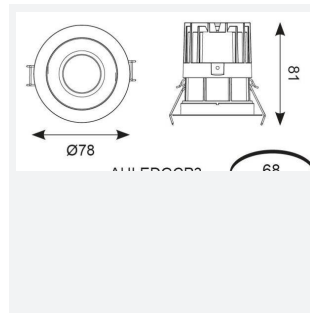

PRODUCT FEATURES

- Compact high performance architectural adjustable downlight suitable for residential applications
- Die-cast aluminium construction, powder coated
- Remote driver with plug and play connection
- Deep cut-off angle for glare control and comfort
- Mirror finished anodized reflector for optimum light control
- Powered by HEP

GENERAL INFORMATION	
Wattage	14W
Lumens Delivered	780lm
Lm/W	57lm/W
Beam Angle	30
CRI	90
CCT	4000K
Input	220/240V
Operating Temp	-20°C - 25°C
SDCM	3
UGR	10
Cut-Out Size	68mm
Product Weight without Packaging	0.248 kg

TECHNICAL INFORMATION	
Light Source	LED
Colour / Finish	Matt White
IP Rating	IP44
Class Protection	2
Internal / External	Internal
Surface / Recessed / Suspended	Recessed
Lumen Depreciation	L80 82,000h
Warranty (Years)	5
CE Mark	Yes
Diameter	78 mm
Height	81 mm