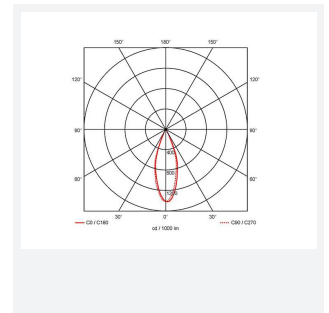

PRODUCT FEATURES

- Compact high performance architectural adjustable downlight suitable for residential applications
- Die-cast aluminium construction, powder coated
- Remote driver with plug and play connection
- Deep cut-off angle for glare control and comfort
- Mirror finished anodized reflector for optimum light control
- Powered by HEP

GENERAL INFORMATION	
Wattage	14W
Lumens Delivered	780lm
Lm/W	57lm/W
Beam Angle	30
CRI	90
CCT	4000K
Input	220-240V
Operating Temp	-20°C - 25°C
SDCM	3
UGR	10
Cut-Out Size	68mm
Product Weight without Packaging	0.248 kg

TECHNICAL INFORMATION	
Light Source	LED
Colour / Finish	Matt White
IP Rating	IP44
Class Protection	2
Internal / External	Internal
Surface / Recessed / Suspended	Recessed
Lumen Depreciation	L80 82,000h
Warranty (Years)	5
CE Mark	Yes
Diameter	78 mm
Height	81 mm