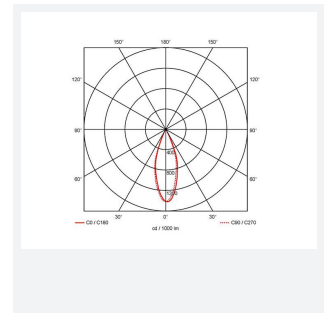

PRODUCT FEATURES

- Compact high performance architectural adjustable downlight suitable for residential applications
- Die-cast aluminium construction, powder coated
- Remote driver with plug and play connection
- Deep cut-off angle for glare control and comfort
- Mirror finished anodized reflector for optimum light control
- Powered by HEP

GENERAL INFORMATION	
Wattage	14W
Lumens Delivered	780lm
Lm/W	57lm/W
Beam Angle	30
CRI	90
CCT	4000K
Input	220/240V
Operating Temp	-20°C - 25°C
SDCM	3
UGR	10
Cut-Out Size	68mm
Product Weight without Packaging	0.248 kg

TECHNICAL INFORMATION	
Light Source	LED
Colour / Finish	Matt White
IP Rating	IP44
Class Protection	2
Internal / External	Internal
Surface / Recessed / Suspended	Recessed
Lumen Depreciation	L80 82,000h
Warranty (Years)	5
CE Mark	Yes
Diameter	78 mm
Height	81 mm