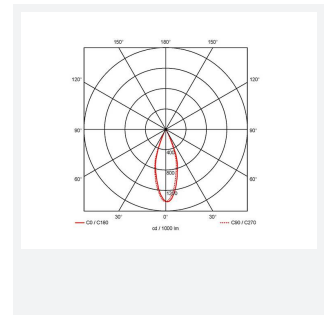

# Unity GC Pro Fixed

Unity GC Pro 3 Fixed Downlight Cool White OCTO  
Code: AULEDGCP3/CW/OCTO

Category	Downlights
Application	Ancillary, Commercial, Education, Hospitality, Residential, Retail
Specification	Architectural

GENERAL INFORMATION	
Wattage	15W
Lumens Delivered	630lm
Lm/W	42lm/W
Beam Angle	30
CRI	90
CCT	4000K
Input	220/240V
Operating Temp	-20°C - 25°C
SDCM	3
UGR	10
Cut-Out Size	68mm

TECHNICAL INFORMATION	
Light Source	LED
Colour / Finish	Matt White
IP Rating	IP44
Class Protection	2
Internal / External	Internal
Surface / Recessed / Suspended	Recessed
Lumen Depreciation	L80 82,000h
Warranty (Years)	5
CE Mark	Yes
Diameter	78 mm
Height	81 mm