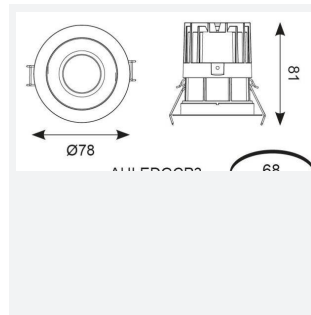

PRODUCT FEATURES

- Compact high performance architectural adjustable downlight suitable for residential applications
- Die-cast aluminium construction, powder coated
- Remote driver with plug and play connection
- Deep cut-off angle for glare control and comfort
- Mirror finished anodized reflector for optimum light control
- Powered by HEP

GENERAL INFORMATION	
Wattage	15W
Lumens Delivered	630lm
Lm/W	42lm/W
Beam Angle	30
CRI	90
CCT	4000K
Input	220/240V
Operating Temp	-20°C - 25°C
SDCM	3
UGR	10
Cut-Out Size	68mm

TECHNICAL INFORMATION	
Light Source	LED
Colour / Finish	Matt White
IP Rating	IP44
Class Protection	2
Internal / External	Internal
Surface / Recessed / Suspended	Recessed
Lumen Depreciation	L80 82,000h
Warranty (Years)	5
CE Mark	Yes
Diameter	78 mm
Height	81 mm