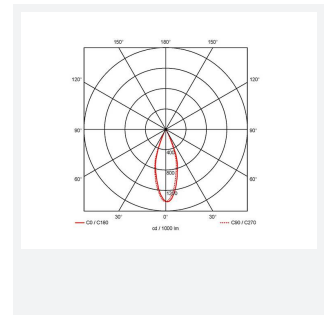

PRODUCT FEATURES

- Compact high performance architectural adjustable downlight suitable for residential applications
- Die-cast aluminium construction, powder coated
- Remote driver with plug and play connection
- Deep cut-off angle for glare control and comfort
- Mirror finished anodized reflector for optimum light control
- Powered by HEP

GENERAL INFORMATION	
Wattage	15W
Lumens Delivered	630lm
Lm/W	42lm/W
Beam Angle	30
CRI	90
CCT	4000K
Input	220/240V
Operating Temp	-20°C - 25°C
SDCM	3
UGR	10
Cut-Out Size	68mm

TECHNICAL INFORMATION	
Light Source	LED
Colour / Finish	Matt White
IP Rating	IP44
Class Protection	2
Internal / External	Internal
Surface / Recessed / Suspended	Recessed
Lumen Depreciation	L80 82,000h
Warranty (Years)	5
CE Mark	Yes
Diameter	78 mm
Height	81 mm