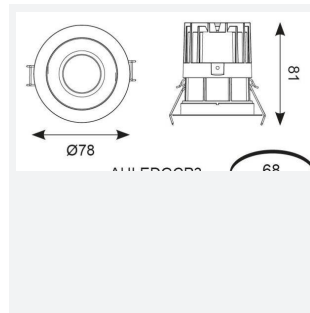

PRODUCT FEATURES

- Compact high performance architectural adjustable downlight suitable for residential applications
- Die-cast aluminium construction, powder coated
- Remote driver with plug and play connection
- Deep cut-off angle for glare control and comfort
- Mirror finished anodized reflector for optimum light control
- Powered by HEP

GENERAL INFORMATION	
Wattage	15W
Lumens Delivered	630lm
Lm/W	42lm/W
Beam Angle	30
CRI	90
CCT	4000K
Input	220-240V
Operating Temp	-20°C - 25°C
SDCM	3
UGR	10
Cut-Out Size	68mm

TECHNICAL INFORMATION	
Light Source	LED
Colour / Finish	Matt White
IP Rating	IP44
Class Protection	2
Internal / External	Internal
Surface / Recessed / Suspended	Recessed
Lumen Depreciation	L80 82,000h
Warranty (Years)	5
CE Mark	Yes
Diameter	78 mm
Height	81 mm