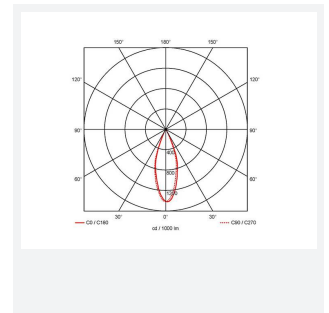

PRODUCT FEATURES

- Compact high performance architectural adjustable downlight suitable for residential applications
- Die-cast aluminium construction, powder coated
- Remote driver with plug and play connection
- Deep cut-off angle for glare control and comfort
- Mirror finished anodized reflector for optimum light control
- Powered by HEP

GENERAL INFORMATION	
Wattage	15W
Lumens Delivered	630lm
Lm/W	42lm/W
Beam Angle	30
CRI	90
CCT	4000K
Input	220-240V
Operating Temp	-20°C - 25°C
SDCM	3
UGR	10
Cut-Out Size	68mm

TECHNICAL INFORMATION	
Light Source	LED
Colour / Finish	Matt White
IP Rating	IP44
Class Protection	2
Internal / External	Internal
Surface / Recessed / Suspended	Recessed
Lumen Depreciation	L80 82,000h
Warranty (Years)	5
CE Mark	Yes
Diameter	78 mm
Height	81 mm