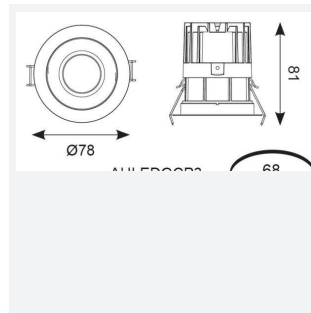

PRODUCT FEATURES

- Compact high performance architectural adjustable downlight suitable for residential applications
- Die-cast aluminium construction, powder coated
- Remote driver with plug and play connection
- Deep cut-off angle for glare control and comfort
- Mirror finished anodized reflector for optimum light control
- Powered by HEP

GENERAL INFORMATION	
Wattage	15W
Lumens Delivered	630lm
Lm/W	42lm/W
Beam Angle	30
CRI	90
CCT	4000K
Input	220/240V
Operating Temp	-20°C - 25°C
SDCM	3
UGR	10
Cut-Out Size	68mm
Product Weight without Packaging	0.248 kg

TECHNICAL INFORMATION	
Light Source	LED
Colour / Finish	Matt White
IP Rating	IP44
Class Protection	2
Internal / External	Internal
Surface / Recessed / Suspended	Recessed
Lumen Depreciation	L80 82,000h
Warranty (Years)	5
CE Mark	Yes
Diameter	78 mm
Height	81 mm