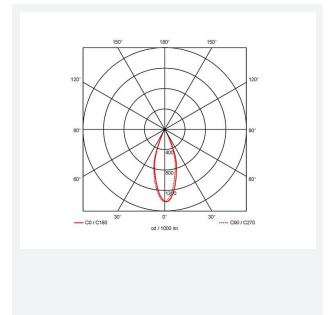

PRODUCT FEATURES

- Compact high performance architectural adjustable downlight suitable for residential applications
- Die-cast aluminium construction, powder coated
- Remote driver with plug and play connection
- Deep cut-off angle for glare control and comfort
- Mirror finished anodized reflector for optimum light control
- Powered by HEP

GENERAL INFORMATION	
Wattage	15W
Lumens Delivered	630lm
Lm/W	42lm/W
Beam Angle	30
CRI	90
CCT	4000K
Input	220-240V
Operating Temp	-20°C - 25°C
SDCM	3
UGR	10
Cut-Out Size	68mm
Product Weight without Packaging	0.248 kg

TECHNICAL INFORMATION	
Light Source	LED
Colour / Finish	Matt White
IP Rating	IP44
Class Protection	2
Internal / External	Internal
Surface / Recessed / Suspended	Recessed
Lumen Depreciation	L80 82,000h
Warranty (Years)	5
CE Mark	Yes
Diameter	78 mm
Height	81 mm