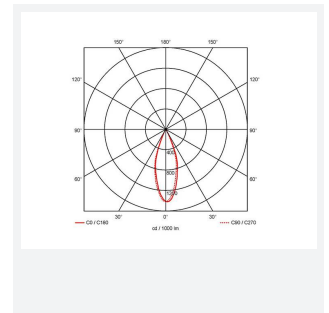

PRODUCT FEATURES

- Compact high performance architectural adjustable downlight suitable for residential applications
- Die-cast aluminium construction, powder coated
- Remote driver with plug and play connection
- Deep cut-off angle for glare control and comfort
- Mirror finished anodized reflector for optimum light control
- Powered by HEP

GENERAL INFORMATION	
Wattage	15W
Lumens Delivered	630lm
Lm/W	42lm/W
Beam Angle	30
CRI	90
CCT	4000K
Input	220/240V
Operating Temp	-20°C - 25°C
SDCM	3
UGR	10
Cut-Out Size	68mm
Product Weight without Packaging	0.248 kg

TECHNICAL INFORMATION	
Light Source	LED
Colour / Finish	Matt White
IP Rating	IP44
Class Protection	2
Internal / External	Internal
Surface / Recessed / Suspended	Recessed
Lumen Depreciation	L80 82,000h
Warranty (Years)	5
CE Mark	Yes
Diameter	78 mm
Height	81 mm