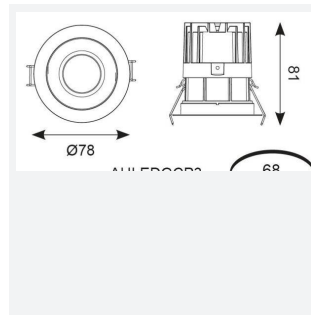

PRODUCT FEATURES

- Compact high performance architectural adjustable downlight suitable for residential applications
- Die-cast aluminium construction, powder coated
- Remote driver with plug and play connection
- Deep cut-off angle for glare control and comfort
- Mirror finished anodized reflector for optimum light control
- Powered by HEP

GENERAL INFORMATION	
Wattage	15W
Lumens Delivered	630lm
Lm/W	42lm/W
Beam Angle	30
CRI	90
CCT	4000K
Input	220-240V
Operating Temp	-20°C - 25°C
SDCM	3
UGR	10
Cut-Out Size	68mm
Product Weight without Packaging	0.248 kg

TECHNICAL INFORMATION	
Light Source	LED
Colour / Finish	Matt White
IP Rating	IP44
Class Protection	2
Internal / External	Internal
Surface / Recessed / Suspended	Recessed
Lumen Depreciation	L80 82,000h
Warranty (Years)	5
CE Mark	Yes
Diameter	78 mm
Height	81 mm