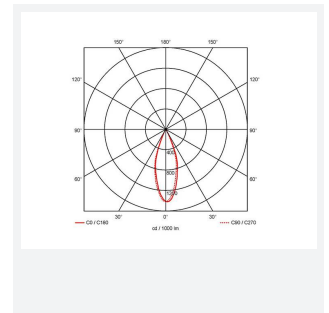

PRODUCT FEATURES

- Compact high performance architectural adjustable downlight suitable for residential applications
- Die-cast aluminium construction, powder coated
- Remote driver with plug and play connection
- Deep cut-off angle for glare control and comfort
- Mirror finished anodized reflector for optimum light control
- Powered by HEP

GENERAL INFORMATION	
Wattage	15W
Lumens Delivered	630lm
Lm/W	42lm/W
Beam Angle	30
CRI	90
CCT	4000K
Input	220-240V
Operating Temp	-20°C - 25°C
SDCM	3
UGR	10
Cut-Out Size	68mm
Product Weight without Packaging	0.248 kg

TECHNICAL INFORMATION	
Light Source	LED
Colour / Finish	Matt White
IP Rating	IP44
Class Protection	2
Internal / External	Internal
Surface / Recessed / Suspended	Recessed
Lumen Depreciation	L80 82,000h
Warranty (Years)	5
CE Mark	Yes
Diameter	78 mm
Height	81 mm