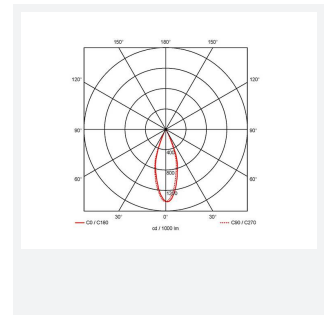

PRODUCT FEATURES

- Compact high performance architectural adjustable downlight suitable for residential applications
- Die-cast aluminium construction, powder coated
- Remote driver with plug and play connection
- Deep cut-off angle for glare control and comfort
- Mirror finished anodized reflector for optimum light control
- Powered by HEP

GENERAL INFORMATION	
Wattage	15W
Lumens Delivered	630lm
Lm/W	42lm/W
Beam Angle	30
CRI	90
CCT	4000K
Input	220/240V
Operating Temp	-20°C - 25°C
SDCM	3
UGR	10
Cut-Out Size	68mm
Product Weight without Packaging	0.248 kg

TECHNICAL INFORMATION	
Light Source	LED
Colour / Finish	Matt White
IP Rating	IP44
Class Protection	2
Internal / External	Internal
Surface / Recessed / Suspended	Recessed
Lumen Depreciation	L80 82,000h
Warranty (Years)	5
CE Mark	Yes
Diameter	78 mm
Height	81 mm