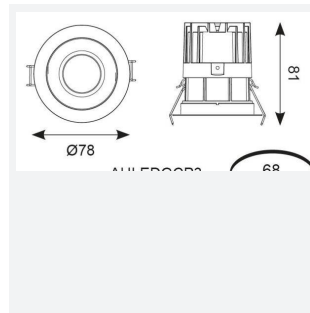

PRODUCT FEATURES

- Compact high performance architectural adjustable downlight suitable for residential applications
- Die-cast aluminium construction, powder coated
- Remote driver with plug and play connection
- Deep cut-off angle for glare control and comfort
- Mirror finished anodized reflector for optimum light control
- Powered by HEP

GENERAL INFORMATION	
Wattage	15W
Lumens Delivered	630lm
Lm/W	42lm/W
Beam Angle	30
CRI	90
CCT	4000K
Input	220-240V
Operating Temp	-20°C - 25°C
SDCM	3
UGR	10
Cut-Out Size	68mm
Product Weight without Packaging	0.248 kg

TECHNICAL INFORMATION	
Light Source	LED
Colour / Finish	Matt White
IP Rating	IP44
Class Protection	2
Internal / External	Internal
Surface / Recessed / Suspended	Recessed
Lumen Depreciation	L80 82,000h
Warranty (Years)	5
CE Mark	Yes
Diameter	78 mm
Height	81 mm