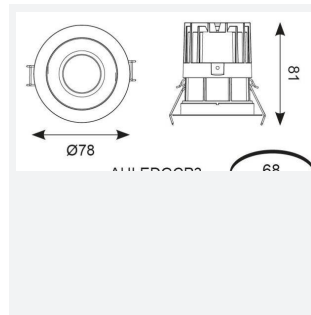

PRODUCT FEATURES

- Compact high performance architectural adjustable downlight suitable for residential applications
- Die-cast aluminium construction, powder coated
- Remote driver with plug and play connection
- Deep cut-off angle for glare control and comfort
- Mirror finished anodized reflector for optimum light control
- Powered by HEP

GENERAL INFORMATION	
Wattage	15W
Lumens Delivered	630lm
Lm/W	42lm/W
Beam Angle	30
CRI	90
CCT	4000K
Input	220/240V
Operating Temp	-20°C - 25°C
SDCM	3
UGR	10
Cut-Out Size	68mm
Product Weight without Packaging	0.248 kg

TECHNICAL INFORMATION	
Light Source	LED
Colour / Finish	Matt White
IP Rating	IP44
Class Protection	2
Internal / External	Internal
Surface / Recessed / Suspended	Recessed
Lumen Depreciation	L80 82,000h
Warranty (Years)	5
CE Mark	Yes
Diameter	78 mm
Height	81 mm