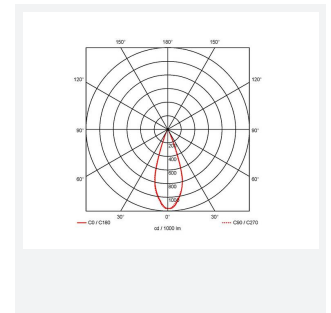

PRODUCT FEATURES

- Compact high performance architectural adjustable downlight suitable for residential applications
- Die-cast aluminium construction, powder coated
- Remote driver with plug and play connection
- Deep cut-off angle for glare control and comfort
- Mirror finished anodized reflector for optimum light control
- Powered by HEP

GENERAL INFORMATION

Wattage	7W
Lumens Delivered	280lm
Lm/W	40lm/W
Beam Angle	30
CRI	90
CCT	3000K
Input	220/240V
Operating Temp	-20°C - 25°C
SDCM	3
UGR	10
Cut-Out Size	55mm
Product Weight without Packaging	0.135 kg

TECHNICAL INFORMATION

Light Source	LED
Colour / Finish	Matt White
IP Rating	IP44
Class Protection	2
Internal / External	Internal
Surface / Recessed / Suspended	Recessed
Lumen Depreciation	L80 82,000h
Warranty (Years)	5
CE Mark	Yes
Diameter	65 mm
Height	70 mm
Accessories	ACFLP/3