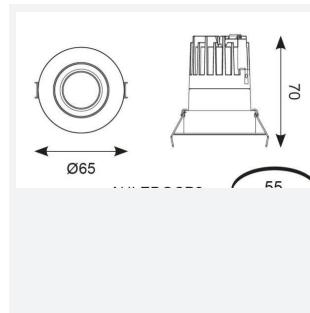

PRODUCT FEATURES

- Compact high performance architectural adjustable downlight suitable for residential applications
- Die-cast aluminium construction, powder coated
- Remote driver with plug and play connection
- Deep cut-off angle for glare control and comfort
- Mirror finished anodized reflector for optimum light control
- Powered by HEP

GENERAL INFORMATION

Wattage	7W
Lumens Delivered	280lm
Lm/W	40lm/W
Beam Angle	30
CRI	90
CCT	3000K
Input	220/240V
Operating Temp	-20°C - 25°C
SDCM	3
UGR	10
Cut-Out Size	55mm
Product Weight without Packaging	0.135 kg

TECHNICAL INFORMATION

Light Source	LED
Colour / Finish	Matt White
IP Rating	IP44
Class Protection	2
Internal / External	Internal
Surface / Recessed / Suspended	Recessed
Lumen Depreciation	L80 82,000h
Warranty (Years)	5
CE Mark	Yes
Diameter	65 mm
Height	70 mm
Accessories	ACFLP/3