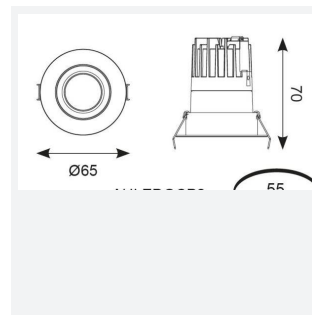

PRODUCT FEATURES

- Compact high performance architectural adjustable downlight suitable for residential applications
- Die-cast aluminium construction, powder coated
- Remote driver with plug and play connection
- Deep cut-off angle for glare control and comfort
- Mirror finished anodized reflector for optimum light control
- Powered by HEP

GENERAL INFORMATION	
Wattage	8W
Lumens Delivered	250lm
Lm/W	32lm/W
Beam Angle	30
CRI	90
CCT	3000K
Input	220/240V
Operating Temp	-20°C - 25°C
SDCM	3
UGR	10
Cut-Out Size	55mm

TECHNICAL INFORMATION	
Light Source	LED
Colour / Finish	Matt White
IP Rating	IP44
Class Protection	2
Internal / External	Internal
Surface / Recessed / Suspended	Recessed
Lumen Depreciation	L80 82,000h
Warranty (Years)	5
CE Mark	Yes
Diameter	65 mm
Height	70 mm
Accessories	ACFLP/3