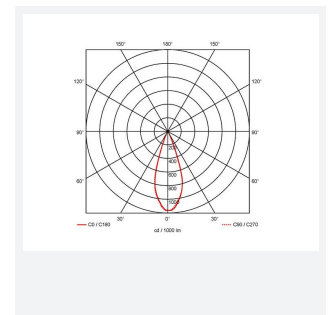

PRODUCT FEATURES

- Compact high performance architectural adjustable downlight suitable for residential applications
- Die-cast aluminium construction, powder coated
- Remote driver with plug and play connection
- Deep cut-off angle for glare control and comfort
- Mirror finished anodized reflector for optimum light control
- Powered by HEP

GENERAL INFORMATION	
Wattage	8W
Lumens Delivered	250lm
Lm/W	32lm/W
Beam Angle	30
CRI	90
CCT	3000K
Input	220/240V
Operating Temp	-20°C - 25°C
SDCM	3
UGR	10
Cut-Out Size	55mm

TECHNICAL INFORMATION	
Light Source	LED
Colour / Finish	Matt White
IP Rating	IP44
Class Protection	2
Internal / External	Internal
Surface / Recessed / Suspended	Recessed
Lumen Depreciation	L80 82,000h
Warranty (Years)	5
CE Mark	Yes
Diameter	65 mm
Height	70 mm
Accessories	ACFLP/3