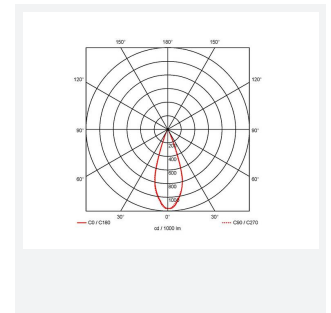

PRODUCT FEATURES

- Compact high performance architectural adjustable downlight suitable for residential applications
- Die-cast aluminium construction, powder coated
- Remote driver with plug and play connection
- Deep cut-off angle for glare control and comfort
- Mirror finished anodized reflector for optimum light control
- Powered by HEP

GENERAL INFORMATION	
Wattage	8W
Lumens Delivered	250lm
Lm/W	32lm/W
Beam Angle	30
CRI	90
CCT	3000K
Input	220/240V
Operating Temp	-20°C - 25°C
SDCM	3
UGR	10
Cut-Out Size	55mm
Product Weight without Packaging	0.135 kg

TECHNICAL INFORMATION	
Light Source	LED
Colour / Finish	Matt White
IP Rating	IP44
Class Protection	2
Internal / External	Internal
Surface / Recessed / Suspended	Recessed
Lumen Depreciation	L80 82,000h
Warranty (Years)	5
CE Mark	Yes
Diameter	65 mm
Height	70 mm