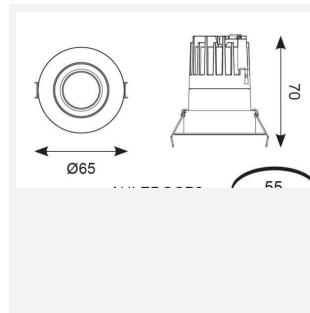

PRODUCT FEATURES

- Compact high performance architectural adjustable downlight suitable for residential applications
- Die-cast aluminium construction, powder coated
- Remote driver with plug and play connection
- Deep cut-off angle for glare control and comfort
- Mirror finished anodized reflector for optimum light control
- Powered by HEP

GENERAL INFORMATION	
Wattage	8W
Lumens Delivered	250lm
Lm/W	32lm/W
Beam Angle	30
CRI	90
CCT	3000K
Input	220/240V
Operating Temp	-20°C - 25°C
SDCM	3
UGR	10
Cut-Out Size	55mm
Product Weight without Packaging	0.135 kg

TECHNICAL INFORMATION	
Light Source	LED
Colour / Finish	Matt White
IP Rating	IP44
Class Protection	2
Internal / External	Internal
Surface / Recessed / Suspended	Recessed
Lumen Depreciation	L80 82,000h
Warranty (Years)	5
CE Mark	Yes
Diameter	65 mm
Height	70 mm