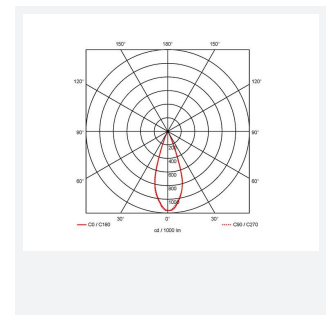

PRODUCT FEATURES

- Compact high performance architectural adjustable downlight suitable for residential applications
- Die-cast aluminium construction, powder coated
- Remote driver with plug and play connection
- Deep cut-off angle for glare control and comfort
- Mirror finished anodized reflector for optimum light control
- Powered by HEP

GENERAL INFORMATION	
Wattage	8W
Lumens Delivered	250lm
Lm/W	32lm/W
Beam Angle	30
CRI	90
CCT	3000K
Input	220/240V
Operating Temp	-20°C - 25°C
SDCM	3
UGR	10
Cut-Out Size	55mm
Product Weight without Packaging	0.135 kg

TECHNICAL INFORMATION	
Light Source	LED
Colour / Finish	Matt White
IP Rating	IP44
Class Protection	2
Internal / External	Internal
Surface / Recessed / Suspended	Recessed
Lumen Depreciation	L80 82,000h
Warranty (Years)	5
CE Mark	Yes
Diameter	65 mm
Height	70 mm