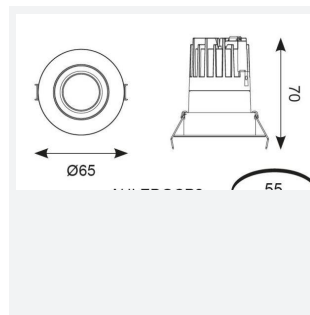

PRODUCT FEATURES

- Compact high performance architectural adjustable downlight suitable for residential applications
- Die-cast aluminium construction, powder coated
- Remote driver with plug and play connection
- Deep cut-off angle for glare control and comfort
- Mirror finished anodized reflector for optimum light control
- Powered by HEP

GENERAL INFORMATION	
Wattage	8W
Lumens Delivered	250lm
Lm/W	32lm/W
Beam Angle	30
CRI	90
CCT	3000K
Input	220/240V
Operating Temp	-20°C - 25°C
SDCM	3
UGR	10
Cut-Out Size	55mm
Product Weight without Packaging	0.135 kg

TECHNICAL INFORMATION	
Light Source	LED
Colour / Finish	Matt White
IP Rating	IP44
Class Protection	2
Internal / External	Internal
Surface / Recessed / Suspended	Recessed
Lumen Depreciation	L80 82,000h
Warranty (Years)	5
CE Mark	Yes
Diameter	65 mm
Height	70 mm