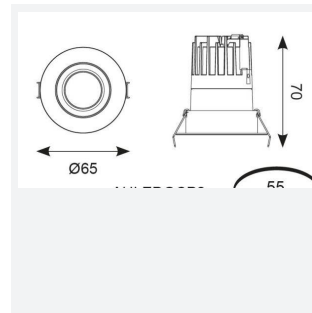

PRODUCT FEATURES

- Compact high performance architectural adjustable downlight suitable for residential applications
- Die-cast aluminium construction, powder coated
- Remote driver with plug and play connection
- Deep cut-off angle for glare control and comfort
- Mirror finished anodized reflector for optimum light control
- Powered by HEP

GENERAL INFORMATION

Wattage	7W
Lumens Delivered	310lm
Lm/W	45lm/W
Beam Angle	30
CRI	90
CCT	4000K
Input	220/240V
Operating Temp	-20°C - 25°C
SDCM	3
UGR	10
Cut-Out Size	55mm
Product Weight without Packaging	0.135 kg

TECHNICAL INFORMATION

Light Source	LED
Colour / Finish	Matt White
IP Rating	IP44
Class Protection	2
Internal / External	Internal
Surface / Recessed / Suspended	Recessed
Lumen Depreciation	L80 82,000h
Warranty (Years)	5
CE Mark	Yes
Diameter	65 mm
Height	70 mm
Accessories	ACFLP/3