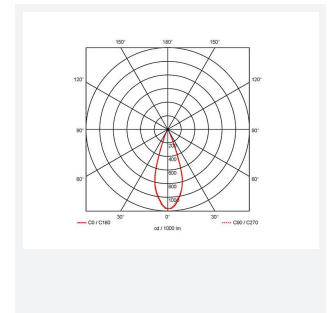

PRODUCT FEATURES

- Compact high performance architectural adjustable downlight suitable for residential applications
- Die-cast aluminium construction, powder coated
- Remote driver with plug and play connection
- Deep cut-off angle for glare control and comfort
- Mirror finished anodized reflector for optimum light control
- Powered by HEP

GENERAL INFORMATION

Wattage	7W
Lumens Delivered	310lm
Lm/W	45lm/W
Beam Angle	30
CRI	90
CCT	4000K
Input	220/240V
Operating Temp	-20°C - 25°C
SDCM	3
UGR	10
Cut-Out Size	55mm
Product Weight without Packaging	0.135 kg

TECHNICAL INFORMATION

Light Source	LED
Colour / Finish	Matt White
IP Rating	IP44
Class Protection	2
Internal / External	Internal
Surface / Recessed / Suspended	Recessed
Lumen Depreciation	L80 82,000h
Warranty (Years)	5
CE Mark	Yes
Diameter	65 mm
Height	70 mm
Accessories	ACFLP/3