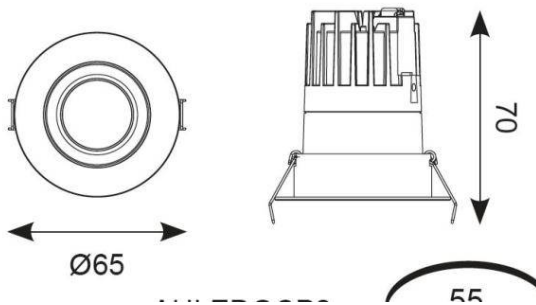

Unity GC Pro Fixed

Unity GC Pro 2 Fixed Downlight Cool White
Code: AULEDGCP2/CW