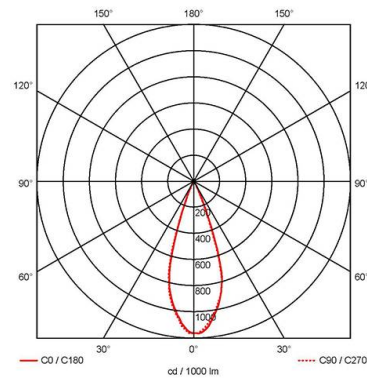

Unity GC Pro Fixed

Unity GC Pro 2 Fixed Downlight Cool White
Code: AULEDGCP2/CW