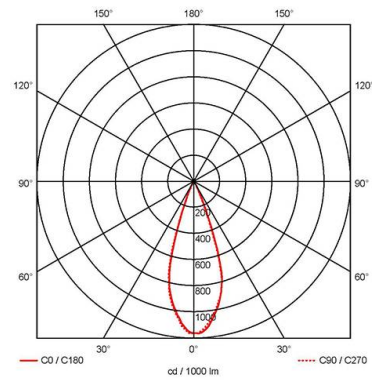

Unity GC Pro Fixed

Unity GC Pro 2 Fixed Downlight Cool White
Code: AULEDGCP2/CW