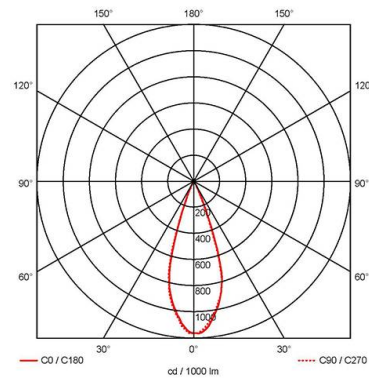

Unity GC Pro Fixed

Unity GC Pro 2 Fixed Downlight Cool White
Code: AULEDGCP2/CW