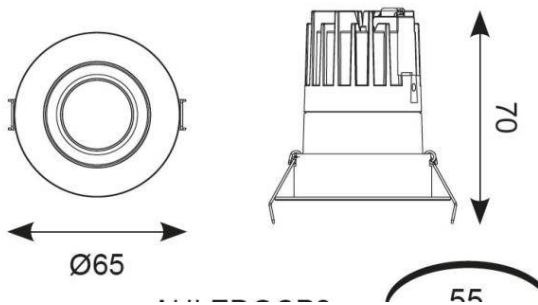

Unity GC Pro Fixed

Unity GC Pro 2 Fixed Downlight Cool White
Code: AULEDGCP2/CW