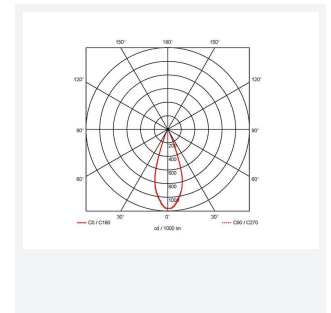

PRODUCT FEATURES

- Compact high performance architectural adjustable downlight suitable for residential applications
- Die-cast aluminium construction, powder coated
- Remote driver with plug and play connection
- Deep cut-off angle for glare control and comfort
- Mirror finished anodized reflector for optimum light control
- Powered by HEP

GENERAL INFORMATION	
Wattage	8W
Lumens Delivered	260lm
Lm/W	33lm/W
Beam Angle	30
CRI	90
CCT	4000K
Input	220/240V
Operating Temp	-20°C - 25°C
SDCM	3
UGR	10
Cut-Out Size	55mm
Product Weight without Packaging	0.135 kg

TECHNICAL INFORMATION	
Light Source	LED
Colour / Finish	Matt White
IP Rating	IP44
Class Protection	2
Internal / External	Internal
Surface / Recessed / Suspended	Recessed
Lumen Depreciation	L80 82,000h
Warranty (Years)	5
CE Mark	Yes
Diameter	65 mm
Height	70 mm
Accessories	ACFLP/3