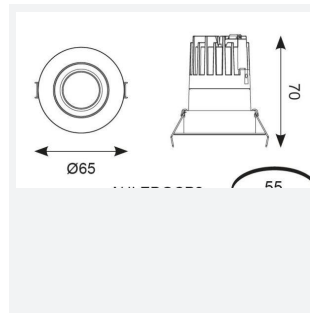

PRODUCT FEATURES

- Compact high performance architectural adjustable downlight suitable for residential applications
- Die-cast aluminium construction, powder coated
- Remote driver with plug and play connection
- Deep cut-off angle for glare control and comfort
- Mirror finished anodized reflector for optimum light control
- Powered by HEP

GENERAL INFORMATION	
Wattage	8W
Lumens Delivered	260lm
Lm/W	33lm/W
Beam Angle	30
CRI	90
CCT	4000K
Input	220/240V
Operating Temp	-20°C - 25°C
SDCM	3
UGR	10
Cut-Out Size	55mm
Product Weight without Packaging	0.135 kg

TECHNICAL INFORMATION	
Light Source	LED
Colour / Finish	Matt White
IP Rating	IP44
Class Protection	2
Internal / External	Internal
Surface / Recessed / Suspended	Recessed
Lumen Depreciation	L80 82,000h
Warranty (Years)	5
CE Mark	Yes
Diameter	65 mm
Height	70 mm
Accessories	ACFLP/3