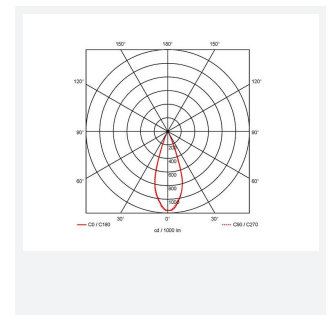

PRODUCT FEATURES

- Compact high performance architectural adjustable downlight suitable for residential applications
- Die-cast aluminium construction, powder coated
- Remote driver with plug and play connection
- Deep cut-off angle for glare control and comfort
- Mirror finished anodized reflector for optimum light control
- Powered by HEP

GENERAL INFORMATION	
Wattage	8W
Lumens Delivered	260lm
Lm/W	33lm/W
Beam Angle	30
CRI	90
CCT	4000K
Input	220-240V
Operating Temp	-20°C - 25°C
SDCM	3
UGR	10
Cut-Out Size	55mm

TECHNICAL INFORMATION	
Light Source	LED
Colour / Finish	Matt White
IP Rating	IP44
Class Protection	2
Internal / External	Internal
Surface / Recessed / Suspended	Recessed
Lumen Depreciation	L80 82,000h
Warranty (Years)	5
CE Mark	Yes
Diameter	65 mm
Height	70 mm