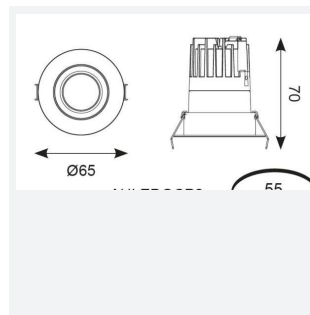

PRODUCT FEATURES

- Compact high performance architectural adjustable downlight suitable for residential applications
- Die-cast aluminium construction, powder coated
- Remote driver with plug and play connection
- Deep cut-off angle for glare control and comfort
- Mirror finished anodized reflector for optimum light control
- Powered by HEP

GENERAL INFORMATION	
Wattage	8W
Lumens Delivered	260lm
Lm/W	33lm/W
Beam Angle	30
CRI	90
CCT	4000K
Input	220-240V
Operating Temp	-20°C - 25°C
SDCM	3
UGR	10
Cut-Out Size	55mm

TECHNICAL INFORMATION	
Light Source	LED
Colour / Finish	Matt White
IP Rating	IP44
Class Protection	2
Internal / External	Internal
Surface / Recessed / Suspended	Recessed
Lumen Depreciation	L80 82,000h
Warranty (Years)	5
CE Mark	Yes
Diameter	65 mm
Height	70 mm