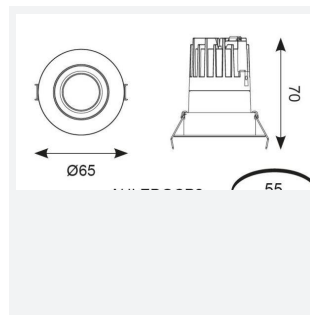

PRODUCT FEATURES

- Compact high performance architectural adjustable downlight suitable for residential applications
- Die-cast aluminium construction, powder coated
- Remote driver with plug and play connection
- Deep cut-off angle for glare control and comfort
- Mirror finished anodized reflector for optimum light control
- Powered by HEP

GENERAL INFORMATION	
Wattage	8W
Lumens Delivered	260lm
Lm/W	33lm/W
Beam Angle	30
CRI	90
CCT	4000K
Input	220/240V
Operating Temp	-20°C - 25°C
SDCM	3
UGR	10
Cut-Out Size	55mm

TECHNICAL INFORMATION	
Light Source	LED
Colour / Finish	Matt White
IP Rating	IP44
Class Protection	2
Internal / External	Internal
Surface / Recessed / Suspended	Recessed
Lumen Depreciation	L80 82,000h
Warranty (Years)	5
CE Mark	Yes
Diameter	65 mm
Height	70 mm