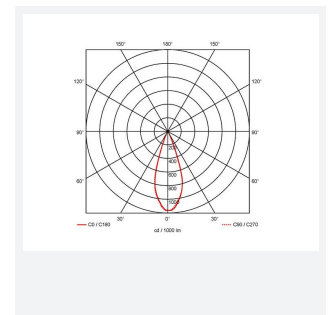

PRODUCT FEATURES

- Compact high performance architectural adjustable downlight suitable for residential applications
- Die-cast aluminium construction, powder coated
- Remote driver with plug and play connection
- Deep cut-off angle for glare control and comfort
- Mirror finished anodized reflector for optimum light control
- Powered by HEP

GENERAL INFORMATION	
Wattage	8W
Lumens Delivered	260lm
Lm/W	33lm/W
Beam Angle	30
CRI	90
CCT	4000K
Input	220/240V
Operating Temp	-20°C - 25°C
SDCM	3
UGR	10
Cut-Out Size	55mm

TECHNICAL INFORMATION	
Light Source	LED
Colour / Finish	Matt White
IP Rating	IP44
Class Protection	2
Internal / External	Internal
Surface / Recessed / Suspended	Recessed
Lumen Depreciation	L80 82,000h
Warranty (Years)	5
CE Mark	Yes
Diameter	65 mm
Height	70 mm