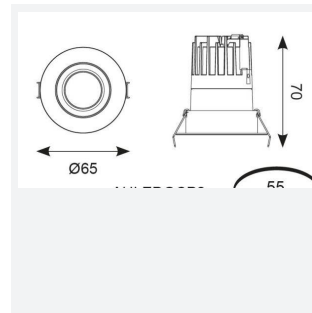

PRODUCT FEATURES

- Compact high performance architectural adjustable downlight suitable for residential applications
- Die-cast aluminium construction, powder coated
- Remote driver with plug and play connection
- Deep cut-off angle for glare control and comfort
- Mirror finished anodized reflector for optimum light control
- Powered by HEP

GENERAL INFORMATION

Wattage	8W
Lumens Delivered	260lm
Lm/W	33lm/W
Beam Angle	30
CRI	90
CCT	4000K
Input	220-240V
Operating Temp	-20°C - 25°C
SDCM	3
UGR	10
Cut-Out Size	55mm
Product Weight without Packaging	0.155 kg

TECHNICAL INFORMATION

Light Source	LED
Colour / Finish	Matt White
IP Rating	IP44
Class Protection	2
Internal / External	Internal
Surface / Recessed / Suspended	Recessed
Lumen Depreciation	L80 82,000h
Warranty (Years)	5
CE Mark	Yes
Diameter	65 mm
Height	70 mm