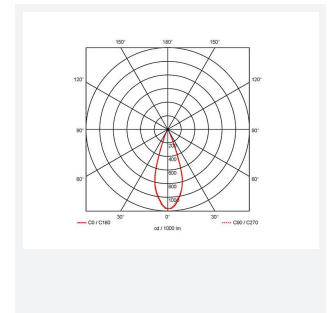

PRODUCT FEATURES

- Compact high performance architectural adjustable downlight suitable for residential applications
- Die-cast aluminium construction, powder coated
- Remote driver with plug and play connection
- Deep cut-off angle for glare control and comfort
- Mirror finished anodized reflector for optimum light control
- Powered by HEP

GENERAL INFORMATION

Wattage	8W
Lumens Delivered	260lm
Lm/W	33lm/W
Beam Angle	30
CRI	90
CCT	4000K
Input	220-240V
Operating Temp	-20°C - 25°C
SDCM	3
UGR	10
Cut-Out Size	55mm
Product Weight without Packaging	0.155 kg

TECHNICAL INFORMATION

Light Source	LED
Colour / Finish	Matt White
IP Rating	IP44
Class Protection	2
Internal / External	Internal
Surface / Recessed / Suspended	Recessed
Lumen Depreciation	L80 82,000h
Warranty (Years)	5
CE Mark	Yes
Diameter	65 mm
Height	70 mm