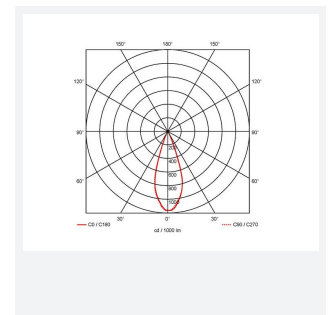

PRODUCT FEATURES

- Compact high performance architectural adjustable downlight suitable for residential applications
- Die-cast aluminium construction, powder coated
- Remote driver with plug and play connection
- Deep cut-off angle for glare control and comfort
- Mirror finished anodized reflector for optimum light control
- Powered by HEP

GENERAL INFORMATION

Wattage	8W
Lumens Delivered	260lm
Lm/W	33lm/W
Beam Angle	30
CRI	90
CCT	4000K
Input	220/240V
Operating Temp	-20°C - 25°C
SDCM	3
UGR	10
Cut-Out Size	55mm
Product Weight without Packaging	0.155 kg

TECHNICAL INFORMATION

Light Source	LED
Colour / Finish	Matt White
IP Rating	IP44
Class Protection	2
Internal / External	Internal
Surface / Recessed / Suspended	Recessed
Lumen Depreciation	L80 82,000h
Warranty (Years)	5
CE Mark	Yes
Diameter	65 mm
Height	70 mm