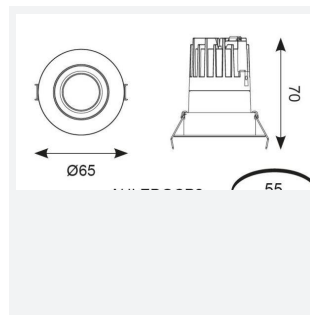

PRODUCT FEATURES

- Compact high performance architectural adjustable downlight suitable for residential applications
- Die-cast aluminium construction, powder coated
- Remote driver with plug and play connection
- Deep cut-off angle for glare control and comfort
- Mirror finished anodized reflector for optimum light control
- Powered by HEP

GENERAL INFORMATION

Wattage	8W
Lumens Delivered	260lm
Lm/W	33lm/W
Beam Angle	30
CRI	90
CCT	4000K
Input	220/240V
Operating Temp	-20°C - 25°C
SDCM	3
UGR	10
Cut-Out Size	55mm
Product Weight without Packaging	0.155 kg

TECHNICAL INFORMATION

Light Source	LED
Colour / Finish	Matt White
IP Rating	IP44
Class Protection	2
Internal / External	Internal
Surface / Recessed / Suspended	Recessed
Lumen Depreciation	L80 82,000h
Warranty (Years)	5
CE Mark	Yes
Diameter	65 mm
Height	70 mm