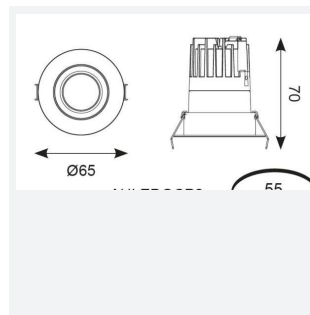

PRODUCT FEATURES

- Compact high performance architectural adjustable downlight suitable for residential applications
- Die-cast aluminium construction, powder coated
- Remote driver with plug and play connection
- Deep cut-off angle for glare control and comfort
- Mirror finished anodized reflector for optimum light control
- Powered by HEP

GENERAL INFORMATION

Wattage	8W
Lumens Delivered	260lm
Lm/W	33lm/W
Beam Angle	30
CRI	90
CCT	4000K
Input	220/240V
Operating Temp	-20°C - 25°C
SDCM	3
UGR	10
Cut-Out Size	55mm
Product Weight without Packaging	2.77 kg

TECHNICAL INFORMATION

Light Source	LED
Colour / Finish	Matt White
IP Rating	IP44
Class Protection	2
Internal / External	Internal
Surface / Recessed / Suspended	Recessed
Lumen Depreciation	L80 82,000h
Warranty (Years)	5
CE Mark	Yes
Diameter	65 mm
Height	70 mm