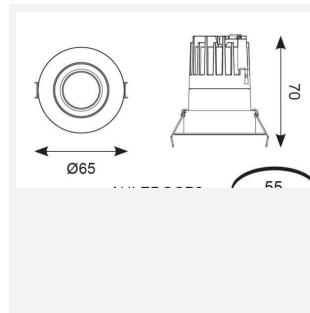

PRODUCT FEATURES

- Compact high performance architectural adjustable downlight suitable for residential applications
- Die-cast aluminium construction, powder coated
- Remote driver with plug and play connection
- Deep cut-off angle for glare control and comfort
- Mirror finished anodized reflector for optimum light control
- Powered by HEP

GENERAL INFORMATION	
Wattage	8W
Lumens Delivered	260lm
Lm/W	33lm/W
Beam Angle	30
CRI	90
CCT	4000K
Input	220-240V
Operating Temp	-20°C - 25°C
SDCM	3
UGR	10
Cut-Out Size	55mm
Product Weight without Packaging	2.77 kg

TECHNICAL INFORMATION	
Light Source	LED
Colour / Finish	Matt White
IP Rating	IP44
Class Protection	2
Internal / External	Internal
Surface / Recessed / Suspended	Recessed
Lumen Depreciation	L80 82,000h
Warranty (Years)	5
CE Mark	Yes
Diameter	65 mm
Height	70 mm