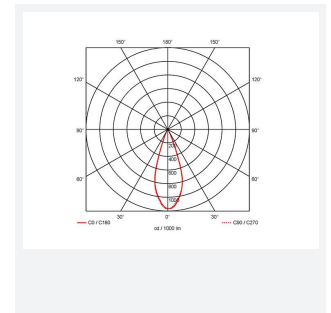

PRODUCT FEATURES

- Compact high performance architectural adjustable downlight suitable for residential applications
- Die-cast aluminium construction, powder coated
- Remote driver with plug and play connection
- Deep cut-off angle for glare control and comfort
- Mirror finished anodized reflector for optimum light control
- Powered by HEP

GENERAL INFORMATION	
Wattage	8W
Lumens Delivered	260lm
Lm/W	33lm/W
Beam Angle	30
CRI	90
CCT	4000K
Input	220-240V
Operating Temp	-20°C - 25°C
SDCM	3
UGR	10
Cut-Out Size	55mm
Product Weight without Packaging	2.77 kg

TECHNICAL INFORMATION	
Light Source	LED
Colour / Finish	Matt White
IP Rating	IP44
Class Protection	2
Internal / External	Internal
Surface / Recessed / Suspended	Recessed
Lumen Depreciation	L80 82,000h
Warranty (Years)	5
CE Mark	Yes
Diameter	65 mm
Height	70 mm