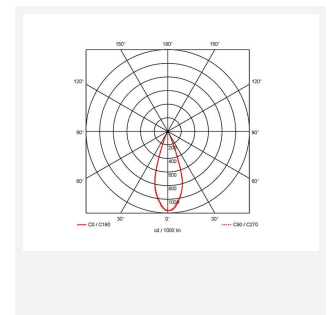

PRODUCT FEATURES

- Compact high performance architectural adjustable downlight suitable for residential applications
- Die-cast aluminium construction, powder coated
- Remote driver with plug and play connection
- Deep cut-off angle for glare control and comfort
- Mirror finished anodized reflector for optimum light control
- Powered by HEP

GENERAL INFORMATION

Wattage	8W
Lumens Delivered	260lm
Lm/W	33lm/W
Beam Angle	30
CRI	90
CCT	4000K
Input	220/240V
Operating Temp	-20°C - 25°C
SDCM	3
UGR	10
Cut-Out Size	55mm
Product Weight without Packaging	2.77 kg

TECHNICAL INFORMATION

Light Source	LED
Colour / Finish	Matt White
IP Rating	IP44
Class Protection	2
Internal / External	Internal
Surface / Recessed / Suspended	Recessed
Lumen Depreciation	L80 82,000h
Warranty (Years)	5
CE Mark	Yes
Diameter	65 mm
Height	70 mm