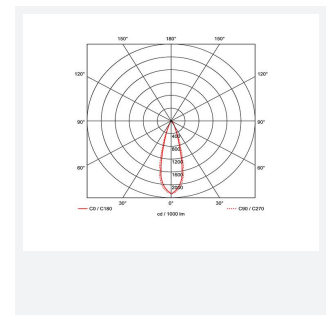

PRODUCT FEATURES

- Compact high performance architectural adjustable downlight suitable for residential applications
- Die-cast aluminium construction, powder coated
- Remote driver with plug and play connection
- Deep cut-off angle for glare control and comfort
- Mirror finished anodized reflector for optimum light control
- Powered by HEP

GENERAL INFORMATION	
Wattage	3W
Lumens Delivered	130lm
Lm/W	43lm/W
Beam Angle	30
CRI	90
CCT	3000K
Input	220/240V
Operating Temp	-20°C - 25°C
SDCM	3
UGR	10
Cut-Out Size	40mm
Product Weight without Packaging	0.083 kg

TECHNICAL INFORMATION	
Light Source	LED
Colour / Finish	Matt White
IP Rating	IP44
Class Protection	2
Internal / External	Internal
Surface / Recessed / Suspended	Recessed
Lumen Depreciation	L80 82,000h
Warranty (Years)	5
CE Mark	Yes
Diameter	48 mm
Height	48 mm
Accessories	ACFLP/3