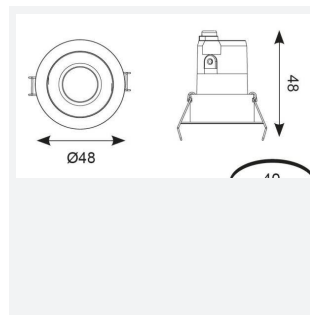

PRODUCT FEATURES

- Compact high performance architectural adjustable downlight suitable for residential applications
- Die-cast aluminium construction, powder coated
- Remote driver with plug and play connection
- Deep cut-off angle for glare control and comfort
- Mirror finished anodized reflector for optimum light control
- Powered by HEP

GENERAL INFORMATION	
Wattage	3W
Lumens Delivered	130lm
Lm/W	43lm/W
Beam Angle	30
CRI	90
CCT	3000K
Input	220/240V
Operating Temp	-20°C - 25°C
SDCM	3
UGR	10
Cut-Out Size	40mm
Product Weight without Packaging	0.083 kg

TECHNICAL INFORMATION	
Light Source	LED
Colour / Finish	Matt White
IP Rating	IP44
Class Protection	2
Internal / External	Internal
Surface / Recessed / Suspended	Recessed
Lumen Depreciation	L80 82,000h
Warranty (Years)	5
CE Mark	Yes
Diameter	48 mm
Height	48 mm
Accessories	ACFLP/3