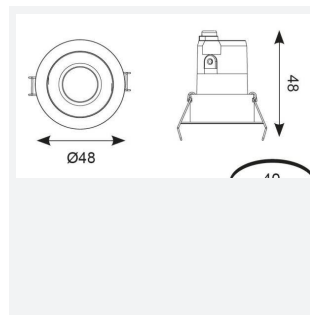

PRODUCT FEATURES

- Compact high performance architectural adjustable downlight suitable for residential applications
- Die-cast aluminium construction, powder coated
- Remote driver with plug and play connection
- Deep cut-off angle for glare control and comfort
- Mirror finished anodized reflector for optimum light control
- Powered by HEP

GENERAL INFORMATION	
Wattage	3W
Lumens Delivered	110lm
Lm/W	38lm/W
Beam Angle	30
CRI	90
CCT	3000K
Input	220/240V
Operating Temp	-20°C - 25°C
SDCM	3
UGR	10
Cut-Out Size	40mm
Product Weight without Packaging	0.135 kg

TECHNICAL INFORMATION	
Light Source	LED
Colour / Finish	Matt White
IP Rating	IP44
Class Protection	2
Internal / External	Internal
Surface / Recessed / Suspended	Recessed
Lumen Depreciation	L80 82,000h
Warranty (Years)	5
CE Mark	Yes
Diameter	48 mm
Height	48 mm
Accessories	ACFLP/3