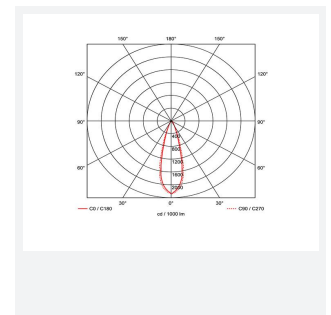

PRODUCT FEATURES

- Compact high performance architectural adjustable downlight suitable for residential applications
- Die-cast aluminium construction, powder coated
- Remote driver with plug and play connection
- Deep cut-off angle for glare control and comfort
- Mirror finished anodized reflector for optimum light control
- Powered by HEP

GENERAL INFORMATION	
Wattage	3W
Lumens Delivered	110lm
Lm/W	38lm/W
Beam Angle	30
CRI	90
CCT	3000K
Input	220/240V
Operating Temp	-20°C - 25°C
SDCM	3
UGR	10
Cut-Out Size	40mm
Product Weight without Packaging	0.135 kg

TECHNICAL INFORMATION	
Light Source	LED
Colour / Finish	Matt White
IP Rating	IP44
Class Protection	2
Internal / External	Internal
Surface / Recessed / Suspended	Recessed
Lumen Depreciation	L80 82,000h
Warranty (Years)	5
CE Mark	Yes
Diameter	48 mm
Height	48 mm
Accessories	ACFLP/3