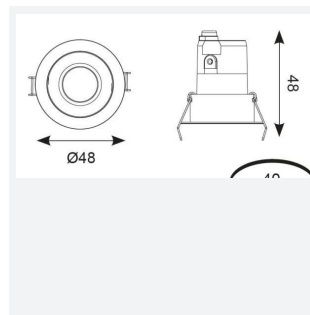

PRODUCT FEATURES

- Compact high performance architectural adjustable downlight suitable for residential applications
- Die-cast aluminium construction, powder coated
- Remote driver with plug and play connection
- Deep cut-off angle for glare control and comfort
- Mirror finished anodized reflector for optimum light control
- Powered by HEP

GENERAL INFORMATION

Wattage	3W
Lumens Delivered	110lm
Lm/W	38lm/W
Beam Angle	30
CRI	90
CCT	3000K
Input	220/240V
Operating Temp	-20°C - 25°C
SDCM	3
UGR	10
Cut-Out Size	40mm

TECHNICAL INFORMATION

Light Source	LED
Colour / Finish	Matt White
IP Rating	IP44
Class Protection	2
Internal / External	Internal
Surface / Recessed / Suspended	Recessed
Lumen Depreciation	L80 82,000h
Warranty (Years)	5
CE Mark	Yes
Diameter	48 mm
Height	48 mm