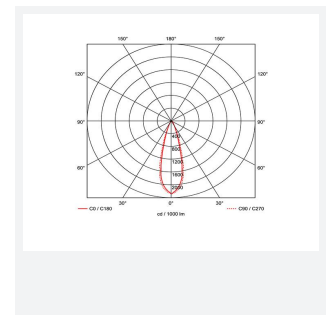

PRODUCT FEATURES

- Compact high performance architectural adjustable downlight suitable for residential applications
- Die-cast aluminium construction, powder coated
- Remote driver with plug and play connection
- Deep cut-off angle for glare control and comfort
- Mirror finished anodized reflector for optimum light control
- Powered by HEP

GENERAL INFORMATION

Wattage	3W
Lumens Delivered	110lm
Lm/W	38lm/W
Beam Angle	30
CRI	90
CCT	3000K
Input	220/240V
Operating Temp	-20°C - 25°C
SDCM	3
UGR	10
Cut-Out Size	40mm

TECHNICAL INFORMATION

Light Source	LED
Colour / Finish	Matt White
IP Rating	IP44
Class Protection	2
Internal / External	Internal
Surface / Recessed / Suspended	Recessed
Lumen Depreciation	L80 82,000h
Warranty (Years)	5
CE Mark	Yes
Diameter	48 mm
Height	48 mm