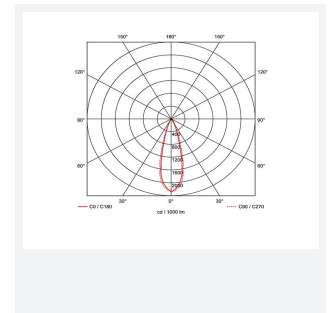

PRODUCT FEATURES

- Compact high performance architectural adjustable downlight suitable for residential applications
- Die-cast aluminium construction, powder coated
- Remote driver with plug and play connection
- Deep cut-off angle for glare control and comfort
- Mirror finished anodized reflector for optimum light control
- Powered by HEP

GENERAL INFORMATION	
Wattage	3W
Lumens Delivered	110lm
Lm/W	38lm/W
Beam Angle	30
CRI	90
CCT	3000K
Input	220-240V
Operating Temp	-20°C - 25°C
SDCM	3
UGR	10
Cut-Out Size	40mm

TECHNICAL INFORMATION	
Light Source	LED
Colour / Finish	Matt White
IP Rating	IP44
Class Protection	2
Internal / External	Internal
Surface / Recessed / Suspended	Recessed
Lumen Depreciation	L80 82,000h
Warranty (Years)	5
CE Mark	Yes
Diameter	48 mm
Height	48 mm