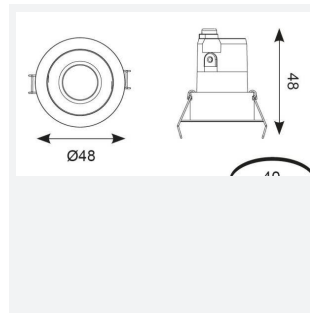

PRODUCT FEATURES

- Compact high performance architectural adjustable downlight suitable for residential applications
- Die-cast aluminium construction, powder coated
- Remote driver with plug and play connection
- Deep cut-off angle for glare control and comfort
- Mirror finished anodized reflector for optimum light control
- Powered by HEP

GENERAL INFORMATION	
Wattage	3W
Lumens Delivered	110lm
Lm/W	38lm/W
Beam Angle	30
CRI	90
CCT	3000K
Input	220-240V
Operating Temp	-20°C - 25°C
SDCM	3
UGR	10
Cut-Out Size	40mm

TECHNICAL INFORMATION	
Light Source	LED
Colour / Finish	Matt White
IP Rating	IP44
Class Protection	2
Internal / External	Internal
Surface / Recessed / Suspended	Recessed
Lumen Depreciation	L80 82,000h
Warranty (Years)	5
CE Mark	Yes
Diameter	48 mm
Height	48 mm