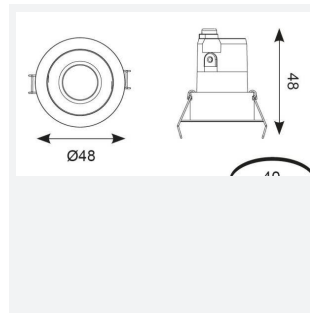

PRODUCT FEATURES

- Compact high performance architectural adjustable downlight suitable for residential applications
- Die-cast aluminium construction, powder coated
- Remote driver with plug and play connection
- Deep cut-off angle for glare control and comfort
- Mirror finished anodized reflector for optimum light control
- Powered by HEP

GENERAL INFORMATION

Wattage	3W
Lumens Delivered	110lm
Lm/W	38lm/W
Beam Angle	30
CRI	90
CCT	3000K
Input	220/240V
Operating Temp	-20°C - 25°C
SDCM	3
UGR	10
Cut-Out Size	40mm

TECHNICAL INFORMATION

Light Source	LED
Colour / Finish	Matt White
IP Rating	IP44
Class Protection	2
Internal / External	Internal
Surface / Recessed / Suspended	Recessed
Lumen Depreciation	L80 82,000h
Warranty (Years)	5
CE Mark	Yes
Diameter	48 mm
Height	48 mm