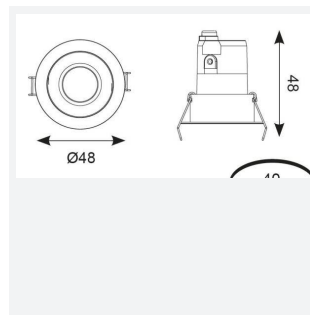

PRODUCT FEATURES

- Compact high performance architectural adjustable downlight suitable for residential applications
- Die-cast aluminium construction, powder coated
- Remote driver with plug and play connection
- Deep cut-off angle for glare control and comfort
- Mirror finished anodized reflector for optimum light control
- Powered by HEP

GENERAL INFORMATION

Wattage	3W
Lumens Delivered	110lm
Lm/W	38lm/W
Beam Angle	30
CRI	90
CCT	3000K
Input	220-240V
Operating Temp	-20°C - 25°C
SDCM	3
UGR	10
Cut-Out Size	40mm

TECHNICAL INFORMATION

Light Source	LED
Colour / Finish	Matt White
IP Rating	IP44
Class Protection	2
Internal / External	Internal
Surface / Recessed / Suspended	Recessed
Lumen Depreciation	L80 82,000h
Warranty (Years)	5
CE Mark	Yes
Diameter	48 mm
Height	48 mm