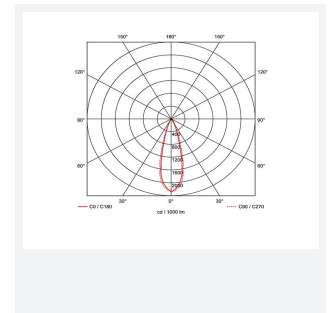

PRODUCT FEATURES

- Compact high performance architectural adjustable downlight suitable for residential applications
- Die-cast aluminium construction, powder coated
- Remote driver with plug and play connection
- Deep cut-off angle for glare control and comfort
- Mirror finished anodized reflector for optimum light control
- Powered by HEP

GENERAL INFORMATION

Wattage	3W
Lumens Delivered	110lm
Lm/W	38lm/W
Beam Angle	30
CRI	90
CCT	3000K
Input	220/240V
Operating Temp	-20°C - 25°C
SDCM	3
UGR	10
Cut-Out Size	40mm

TECHNICAL INFORMATION

Light Source	LED
Colour / Finish	Matt White
IP Rating	IP44
Class Protection	2
Internal / External	Internal
Surface / Recessed / Suspended	Recessed
Lumen Depreciation	L80 82,000h
Warranty (Years)	5
CE Mark	Yes
Diameter	48 mm
Height	48 mm