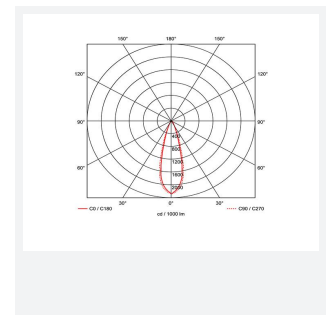

PRODUCT FEATURES

- Compact high performance architectural adjustable downlight suitable for residential applications
- Die-cast aluminium construction, powder coated
- Remote driver with plug and play connection
- Deep cut-off angle for glare control and comfort
- Mirror finished anodized reflector for optimum light control
- Powered by HEP

GENERAL INFORMATION

Wattage	3W
Lumens Delivered	110lm
Lm/W	38lm/W
Beam Angle	30
CRI	90
CCT	3000K
Input	220-240V
Operating Temp	-20°C - 25°C
SDCM	3
UGR	10
Cut-Out Size	40mm

TECHNICAL INFORMATION

Light Source	LED
Colour / Finish	Matt White
IP Rating	IP44
Class Protection	2
Internal / External	Internal
Surface / Recessed / Suspended	Recessed
Lumen Depreciation	L80 82,000h
Warranty (Years)	5
CE Mark	Yes
Diameter	48 mm
Height	48 mm