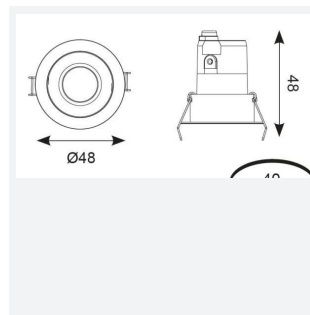

PRODUCT FEATURES

- Compact high performance architectural adjustable downlight suitable for residential applications
- Die-cast aluminium construction, powder coated
- Remote driver with plug and play connection
- Deep cut-off angle for glare control and comfort
- Mirror finished anodized reflector for optimum light control
- Powered by HEP

GENERAL INFORMATION	
Wattage	3W
Lumens Delivered	140lm
Lm/W	47lm/W
Beam Angle	30
CRI	90
CCT	4000K
Input	220/240V
Operating Temp	-20°C - 25°C
SDCM	3
UGR	10
Cut-Out Size	40mm
Product Weight without Packaging	0.083 kg

TECHNICAL INFORMATION	
Light Source	LED
Colour / Finish	Matt White
IP Rating	IP44
Class Protection	2
Internal / External	Internal
Surface / Recessed / Suspended	Recessed
Lumen Depreciation	L80 82,000h
Warranty (Years)	5
CE Mark	Yes
Diameter	48 mm
Height	48 mm
Accessories	ACFLP/3