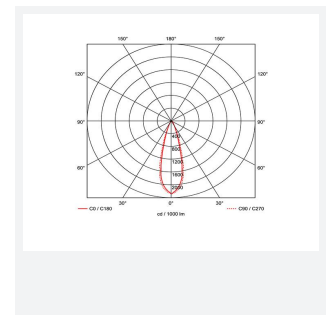

PRODUCT FEATURES

- Compact high performance architectural adjustable downlight suitable for residential applications
- Die-cast aluminium construction, powder coated
- Remote driver with plug and play connection
- Deep cut-off angle for glare control and comfort
- Mirror finished anodized reflector for optimum light control
- Powered by HEP

GENERAL INFORMATION	
Wattage	3W
Lumens Delivered	140lm
Lm/W	47lm/W
Beam Angle	30
CRI	90
CCT	4000K
Input	220/240V
Operating Temp	-20°C - 25°C
SDCM	3
UGR	10
Cut-Out Size	40mm
Product Weight without Packaging	0.083 kg

TECHNICAL INFORMATION	
Light Source	LED
Colour / Finish	Matt White
IP Rating	IP44
Class Protection	2
Internal / External	Internal
Surface / Recessed / Suspended	Recessed
Lumen Depreciation	L80 82,000h
Warranty (Years)	5
CE Mark	Yes
Diameter	48 mm
Height	48 mm
Accessories	ACFLP/3